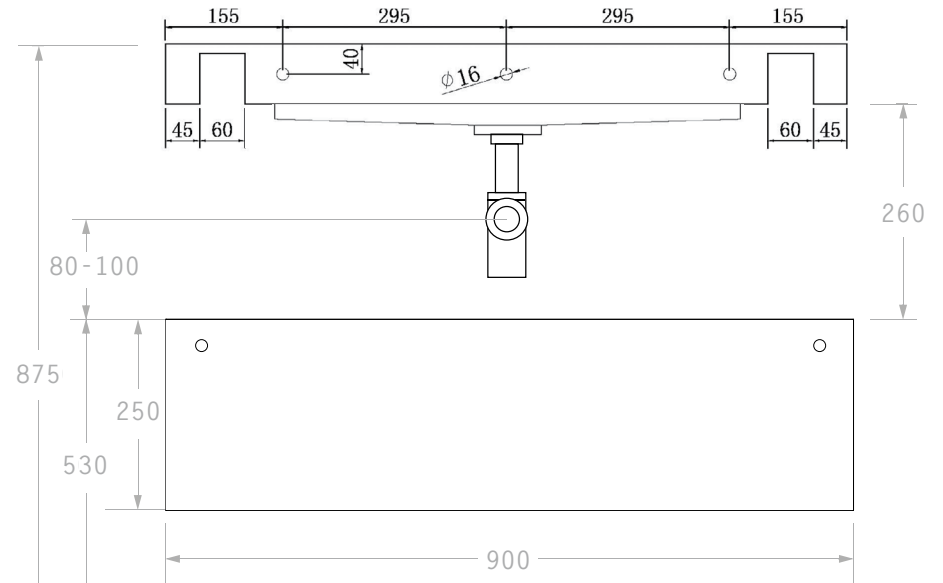

FRONT VIEW

BACK VIEW

SIDE VIEW

PRODUCT	MOONLIGHT BASIN / MOONLIGHT CABINET		NOTES: RECOMMENDED ROUGH IN SPECS FOR PLUMBER BASED ON INSTALLED BENCH HEIGHT (850) WITH INSPIRE BATHWARE BOTTLE TRAPS. ALL DIMENSIONS MEET STANDARDS. PLEASE DO NOT DRILL OR ROUGH IN UNTIL YOU HAVE RECEIVED ALL YOUR COMPONENTS.
CODE	SSTML900	ML900W	
DIMENSIONS	900X460X80	900X460X250	
CONFIGURATION	WALL HUNG		
DATE	03/06/2021		