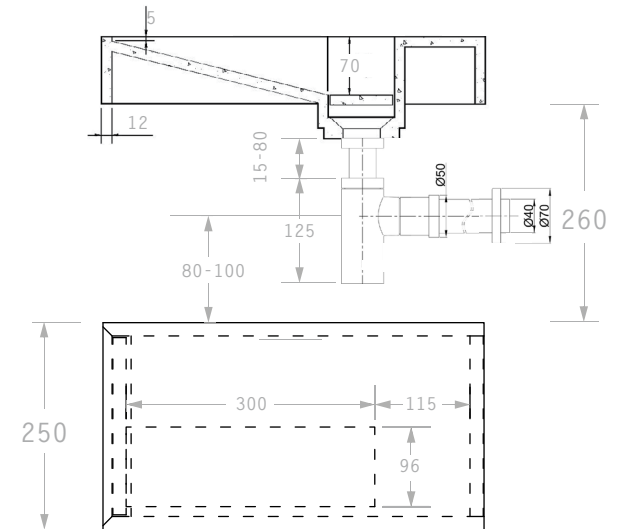

FRONT VIEW

BACK VIEW

SIDE VIEW

PRODUCT	MOONLIGHT BASIN / MOONLIGHT CABINET		NOTES: RECOMMENDED ROUGH IN SPECS FOR PLUMBER BASED ON INSTALLED BENCH HEIGHT (850) WITH INSPIRE BATHWARE BOTTLE TRAPS. ALL DIMENSIONS MEET STANDARDS. PLEASE DO NOT DRILL OR ROUGH IN UNTIL YOU HAVE RECEIVED ALL YOUR COMPONENTS.
CODE	SSTML900	ML900W	
DIMENSIONS	900X460X80	900X460X250	
CONFIGURATION	WALL HUNG		
DATE	03/06/2021		