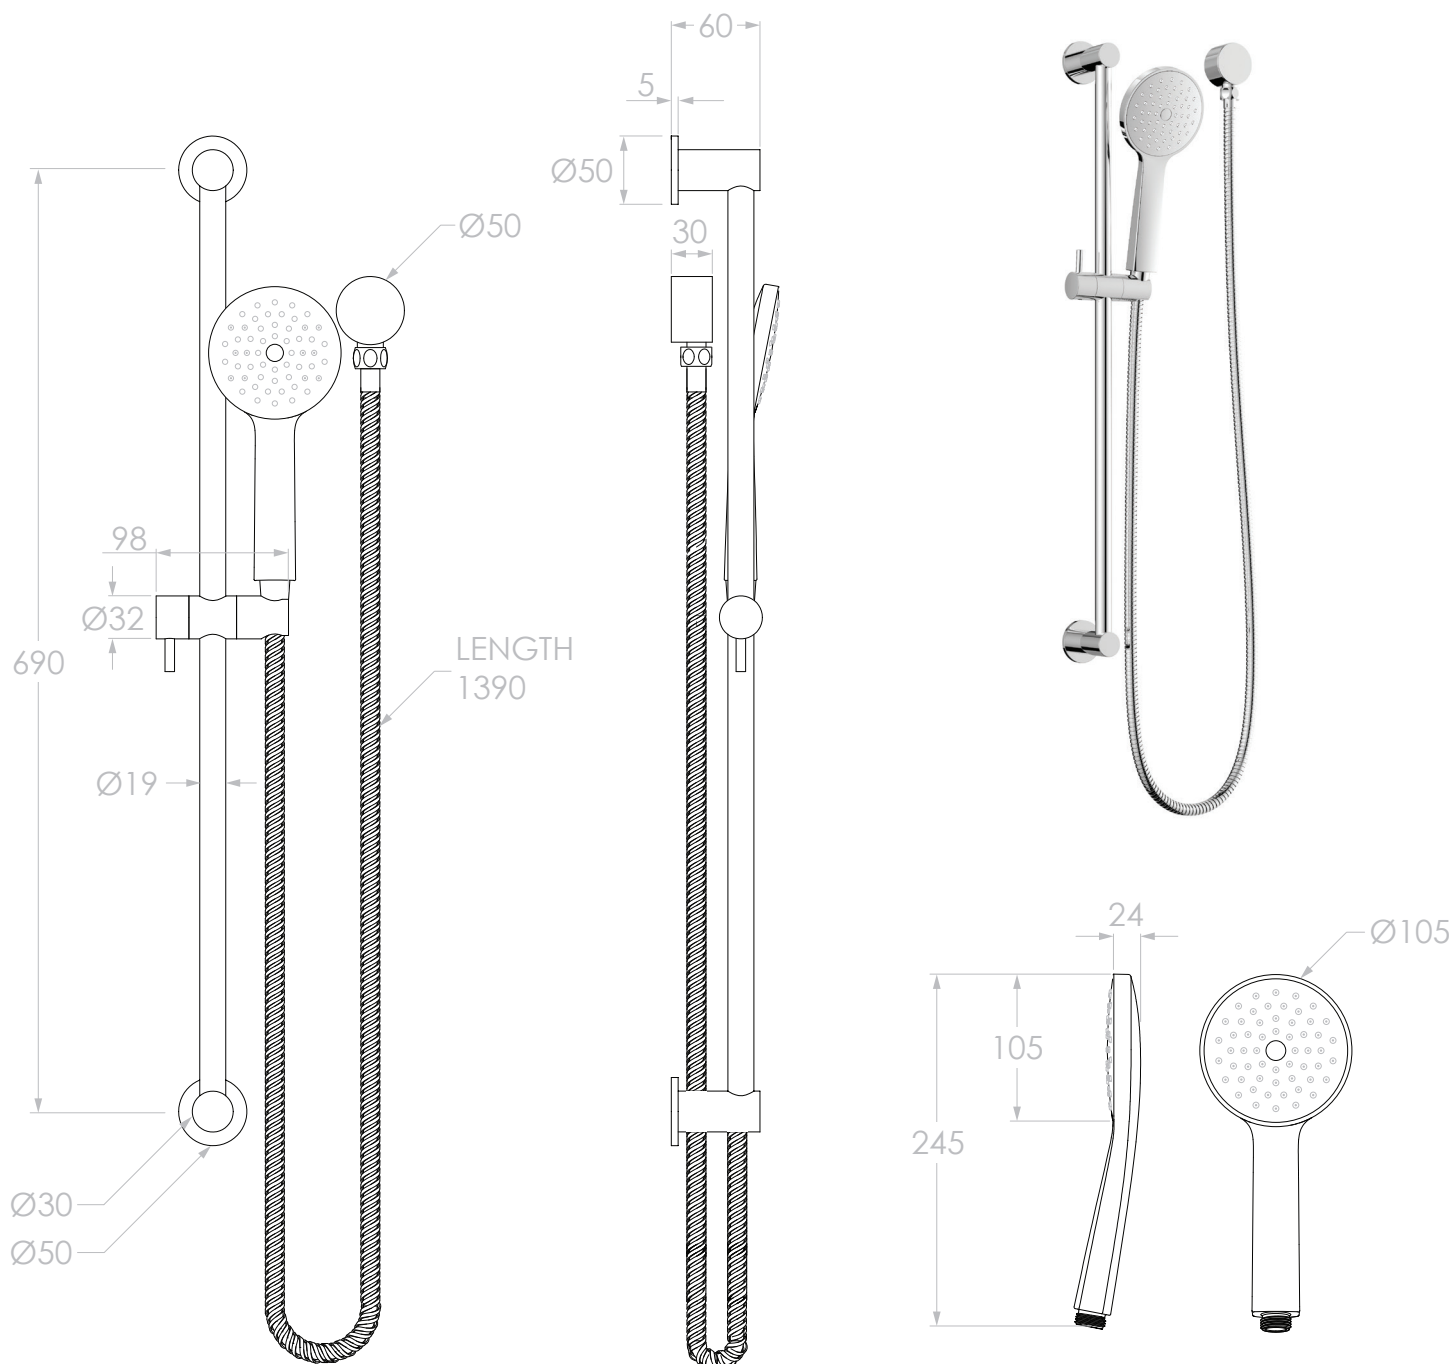

SPECIFICATIONS

SOUL CLASSIC HAND SHOWER

Adp

Soul:

| | |
|-----------------|------------------|
| JTAPSRSETBRXCP | (Chrome) |
| JTAPSRSETBRXBK | (Matte Black) |
| JTAPSRSETBRXNK | (Brushed Nickel) |
| JTAPSRSETBRXBB | (Brushed Brass) |
| JTAPSRSETBRXWA | (Matte White) |
| JTAPSRSETBRXBCO | (Brushed Copper) |

Water supply requirements

Not recommended for gravity fed water systems or water tanks.

| | | |
|---------------------|----------------|-----------------------------------------|
| Working Pressure: | 350 – 500kpa | (including cold and hot water pressure) |
| Maximum Pressure: | 73psi / 500kpa | |
| Temperature Rating: | 5°C - 65°C | (must not exceed 70°C) |