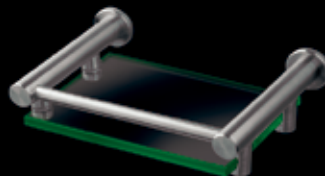

SELECTION *Sintra*

Finish : Stainless Steel & Polished Stainless Steel

HI 1006 SINGLE ROBE HOOK

40mm(h) x 70mm(d) x 30mm(w)

SINGLE TOWEL RAIL

HI 10014 30mm(h) x 50mm(d) x 450mm(w)

HI 10016 30mm(h) x 50mm(d) x 600mm(w)

DOUBLE TOWEL RAIL

HI 10026 30mm(h) x 115mm(d) x 600mm(w) HI 10027 30mm(h) x 115mm(d) x 750mm(w)

HI 1017S TOILET ROLL HOLDER

110mm(h) x 70mm(d) x 150mm(w)

HI 1017L TOILET ROLL HOLDER

50mm(h) x 70mm(d) x 250mm(w)

HI 1016 TOWEL RING

115mm(h) x 70mm(d) x 215mm(w)

HI 1015M METAL SOAP DISH

30mm(h) x 130mm(d) x 190mm(w)

HI 1015G GLASS SOAP DISH

50mm(h) x 120mm(d) x 170mm(w)

HI 10125 TOWEL SHELF

135mm(h) x 260mm(d) x 500mm(w)