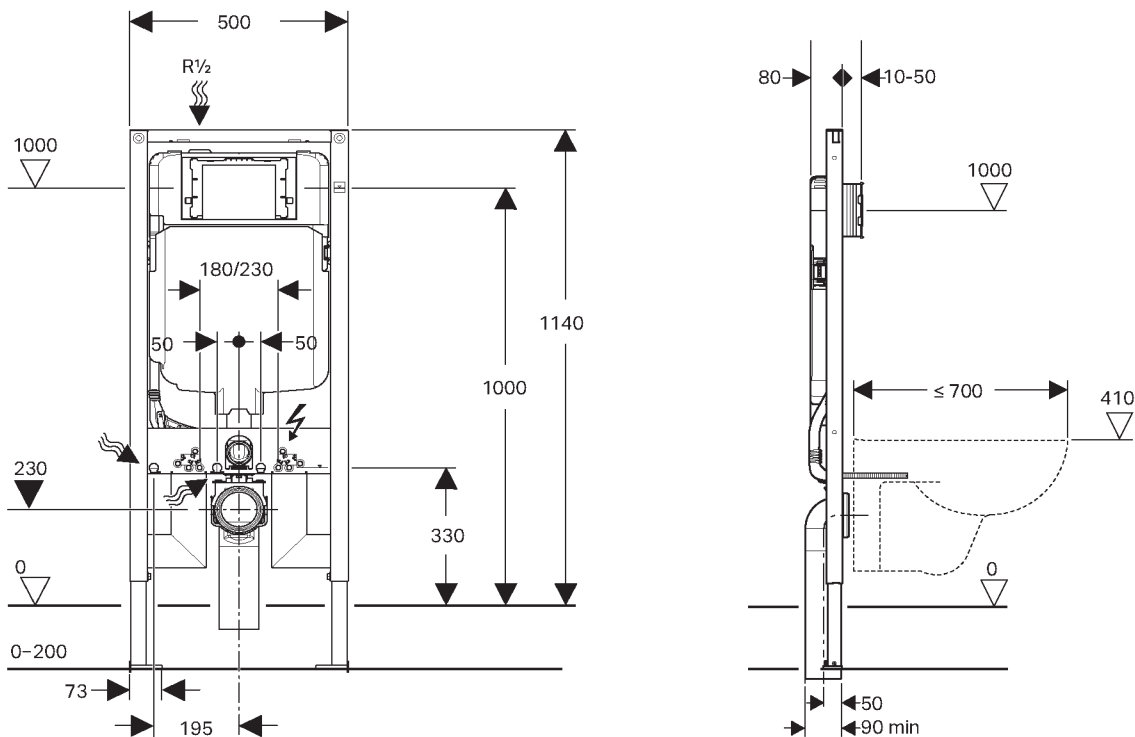

# Sigma8 Duofix Concealed Cistern with Frame

WH Cistern 4 Star 111.698.00.1

<b>Article No.</b>	111.697.00.1 (6/3L)   111.698.00.1 (4.5/3L)
<b>Installation type</b>	In-wall, stud 90mm
<b>WELS rating</b>	3 Star (6/3L) or 4 Star (4.5/3L)
<b>Pan type</b>	Wall hung, suits all major brands
<b>Standards</b>	Watermark
<b>Operating Pressure</b>	10-1000Kpa
<b>Operation</b>	Mechanical Front Flush
<b>Load rating</b>	400Kg
<b>Warranty</b>	15 years on cistern tanks and frames, 3 years on internal components

Sigma plates compatible with Sigma cisterns.

Sigma60: Requires minimum 30mm wall thickness

\* Separate service access required with pneumatic buttons