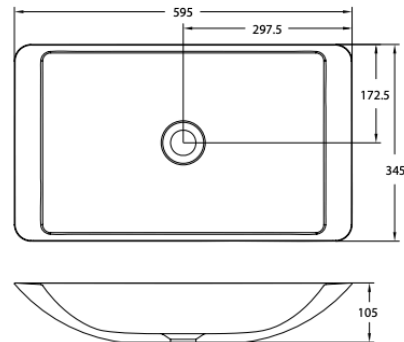

paco jaansõn

iStone

Scull - 595mm Counter Basin Matt White
Product Code: IS-WD3859MW

Dimensions

595mm (w) x 345mm (d) x 105mm (h)

DESCRIPTION

The Scull basin, breathes new air from it's design and creativity offering a solid surface unlike any other used in the most modern bathrooms of today.