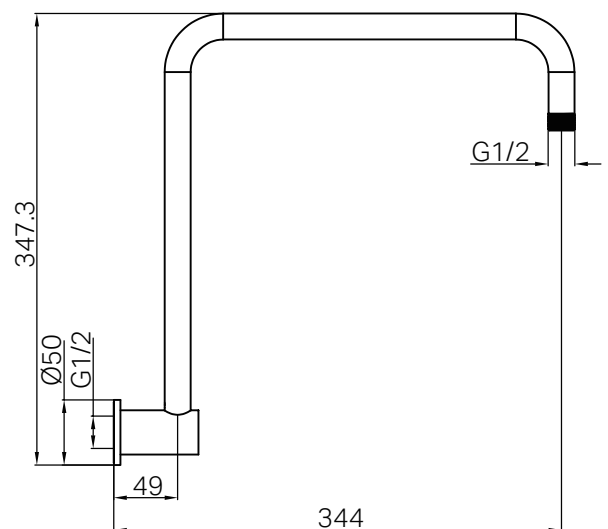

Round Swivel Shower Arm

Finish & SKU

 Chrome NR506CH	 Brushed Nickel NR506BN
 Matte Black NR506MB	 Brushed Gold NR506BG
 Brushed Bronze NR506BZ	 Gun Metal NR506GM
 Antique Brass NR506AN	 Tumbled Antique Brass NR506TA

Warranty

Features

- Swivel shower arm with 350mm lengths and 350mm height
- 1/2 female thread at the wall, male thread at the shower

Maintenance And Care

- Regularly check the mixer and connections for signs of wear or leaks.
- Clean the tap with mild soapy water to maintain its appearance, avoiding harsh chemicals and abrasive materials that may damage the finish.

- Dimensions are nominal measurements only.