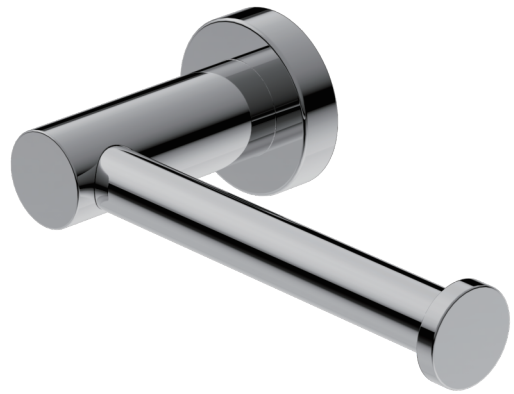

Mecca Toilet Roll Holder

Finish & SKU

 Chrome NR1986CH	 Brushed Nickel NR1986BN
 Matte Black NR1986MB	 Brushed Gold NR1986BG
 Brushed Bronze NR1986BZ	 Gun Metal NR1986GM
 Matte White NR1986MW	 Tumbled Antique Brass NR1986TA
 Rome Bronze NR1986RB	

Warranty

Features

- 304 grade stainless steel construction for durability
- Easy to install

Maintenance And Care

- Regularly check the mixer and connections for signs of wear or leaks.
- Clean the tap with mild soapy water to maintain its appearance, avoiding harsh chemicals and abrasive materials that may damage the finish.