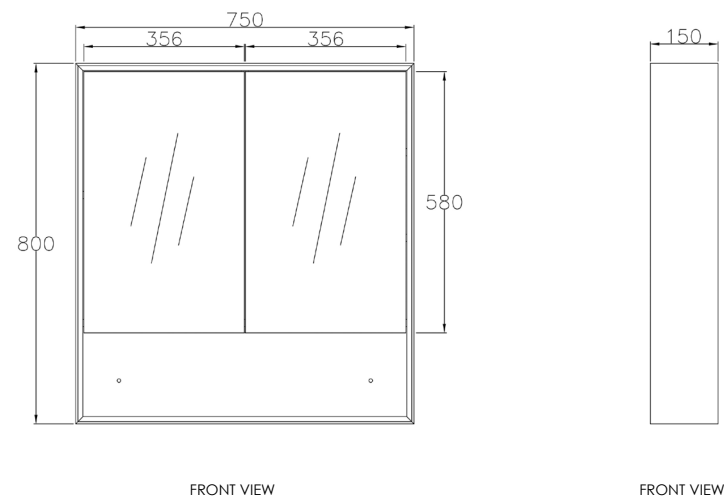

Specification

Contact Us

Inspire Bathware
Head office
109 Orchard Rd,
Chester Hill, NSW 2162
PH: 02 9772 1306