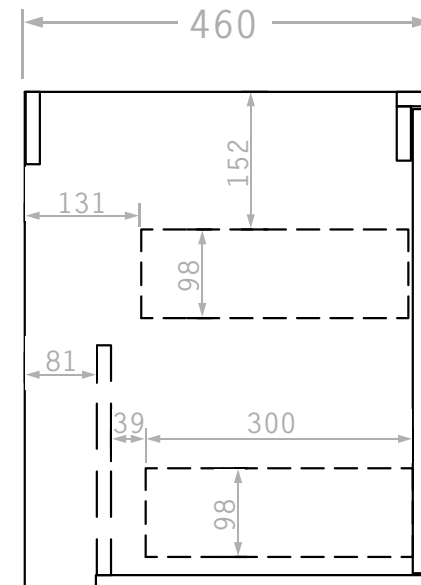

SPECIFICATIONS

Product	MARLO MATTE BLACK WALL HUNG VANITY
Code	MA900B
Finish	Polyurethane Matte Black Moisture resistant Plywood
Drawers	All Drawers, Soft Closing Dtc Click on/off Runners
Size	890Wx550Hx460D
VERISON 2	DATE 08/07/2021

NOTES: RECOMMENDED ROUGH IN SPECS FOR PLUMBER; ALL DIMENSIONS MEET STANDARDS.
PLEASE DO NOT DRILL OR ROUGH IN UNTIL YOU HAVE RECEIVED ALL YOUR COMPONENTS.