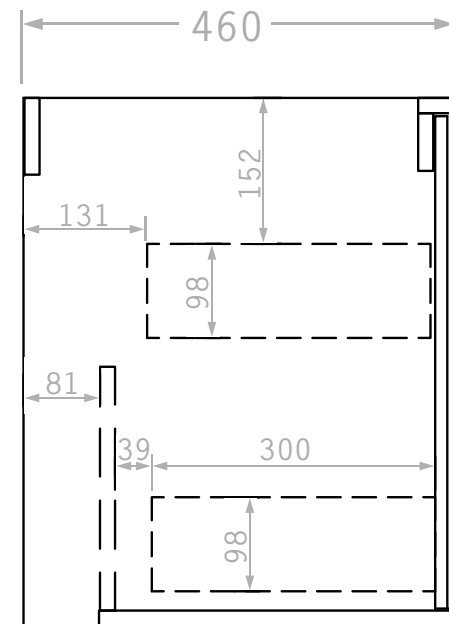

SPECIFICATIONS

Product	MARLO MATTE BLACK WALL HUNG VANITY
Code	MA750B
Finish	Polyurethane Matte Black Moisture resistant Plywood
Drawers	All Drawes,Soft Closing Dtc Click on/off Runners
Size	740Wx550Hx460D
VERISON 2	DATE 08/07/2021

NOTES: RECOMMENDED ROUGH IN SPECS FOR PLUMBER; ALL DIMENSIONS MEET STANDARDS.
PLEASE DO NOT DRILL OR ROUGH IN UNTIL YOU HAVE RECEIVED ALL YOUR COMPONENTS.