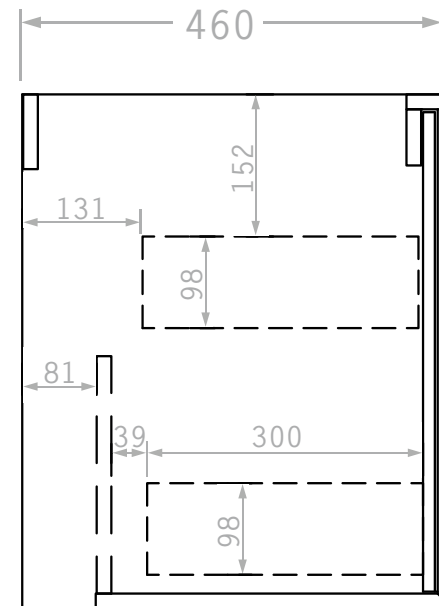

SPECIFICATIONS

| | |
|------------------|---|
| Product | MARLO MATTE BLACK WALL HUNG VANITY |
| Code | MA600B |
| Finish | Polyurethane Matte Black Moisture resistant Plywood |
| Drawers | All Drawes,Soft Closing Dtc Click on/off Runners |
| Size | 590Wx550Hx460 |
| VERISON 2 | DATE 08/07/2021 |

NOTES: RECOMMENDED ROUGH IN SPECS FOR PLUMBER; ALL DIMENSIONS MEET STANDARDS.
PLEASE DO NOT DRILL OR ROUGH IN UNTIL YOU HAVE RECEIVED ALL YOUR COMPONENTS.