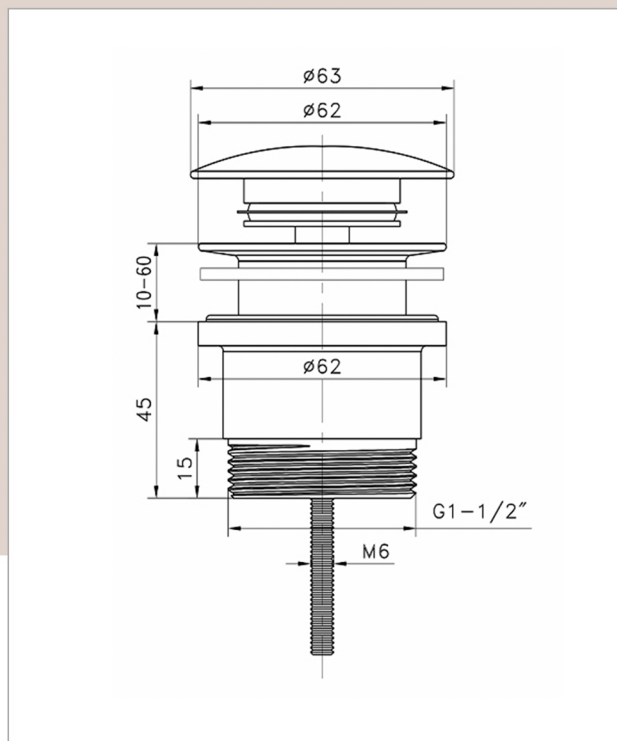

# UNIVERSAL MUSHROOM POP UP WASTE MATT WHITE 32MM

M43MW

## UNIVERSAL MUSHROOM POP UP WASTE MATT WHITE 32MM

Stock Code: M43MW

Mushroom Pop Up Waste without Overflow 32x78mm Ceramic Matt White

Warranty: 1 Year replacement product or parts

Material: Chrome Plated Brass with matte white dome