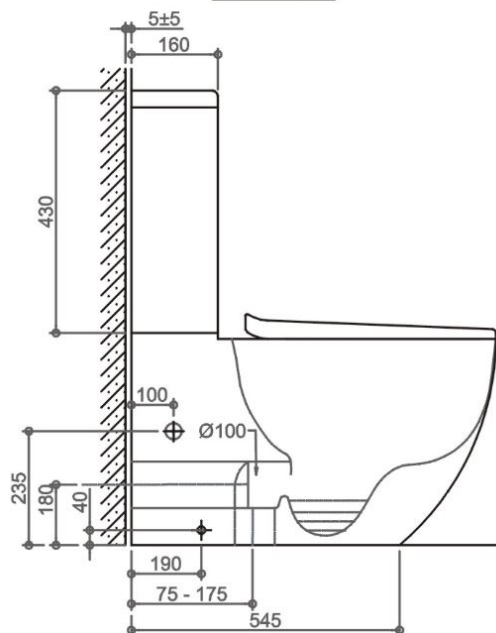

VOGHERA TORNADO TOILET SUITE

Dimension: 680 x 360 x 840mm

Features: Tornado - X Flushing Technology
Soft Close Slim Seat (ISC010)
Back and Bottom Inlet
S-trap Setout 80-160mm (IS32)
P-trap (IS15) 180mm

Optional Traps: S-trap (IS17) Setout 160-220mm Extra

Optional Seat Cover: Soft Close Thick Seat (ISC28) Suite Code: IVTSPK

Optional Flush: Geberit Back and Bottom Inlet IVTSPKVA-G

Pan Weight:	37 kgs
Cistern Weight:	14.6 kgs

FRONT VIEW

SIDE VIEW

TOP VIEW