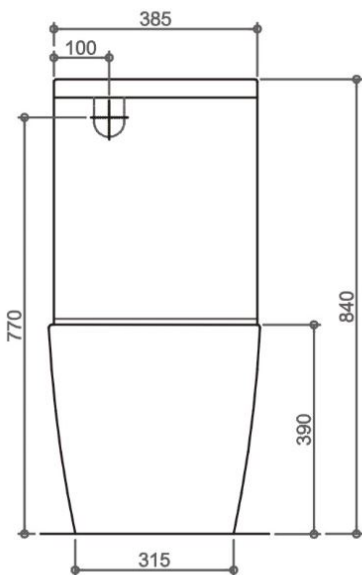

VOGHERA TORNADO TOILET SUITE

Dimension: 680 x 360 x 840mm

Features: Tornado - X Flushing Technology
Soft Close Slim Seat (ISC010)
Back and Bottom Inlet
S-trap Setout 80-160mm (IS32)
P-trap (IS15) 180mm

Optional Traps: S-trap (IS17) Setout 160-220mm Extra

Optional Seat Cover: Soft Close Thick Seat (ISC28) Suite Code: IVTSPK

Optional Flush: Geberit Back and Bottom Inlet IVTSPKVA-G

Pan Weight:	37 kgs
Cistern Weight:	14.6 kgs

FRONT VIEW

SIDE VIEW

TOP VIEW