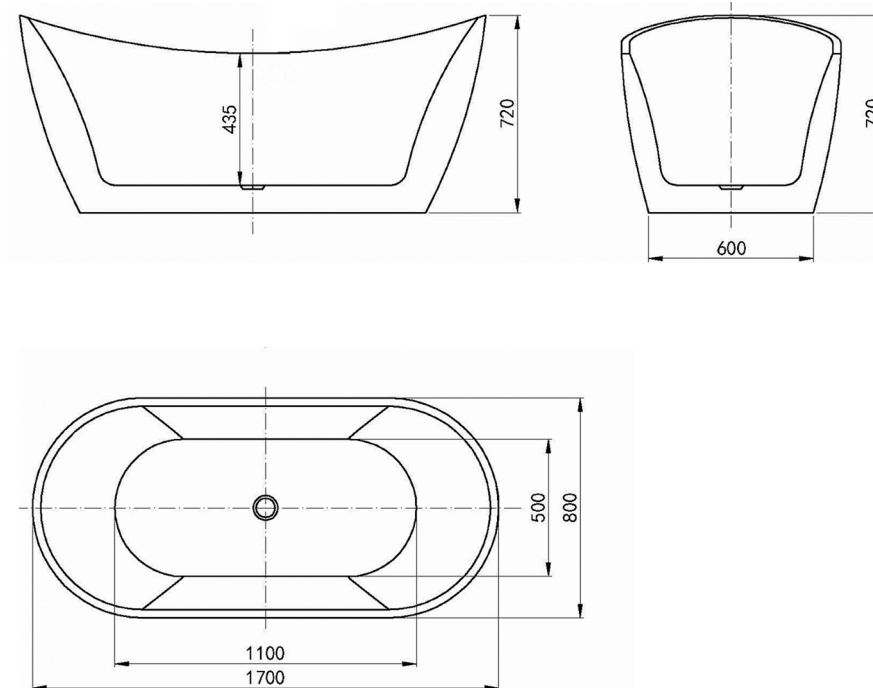

VIVA HIGHBACK 1700

Freestanding Bath

1700x720x800mm

SPECIFICATIONS

Product Code IVBT-HB-1700-NF

Features: 5mm Sanitary Grade Acrylic
High Gloss White Finish with Good Heat Retention
No Overflow; 40mm Pop-up Waste Included
Self-supporting Frame and Adjustable Legs

Recommended Part: Bath Flex Hose Connector Flexible Tube (11736)
40x40x88mm

Size: 1700x720x800mm

While we aim to ensure specifications are correct at the time of publication, Inspirebathware reserves the right to make modifications without prior notice.

All measurements are shown in millimetres. Always use physical product measurements for mark-ups and roughing-in as the technical drawing may differ from actual product received.

SPECIFICATIONS

Bathtub must be installed by licensed plumber in accordance with local regulations and standards.

PACKAGE INFO

Package Size mm			Gross Weight kg
1740	770	840	38