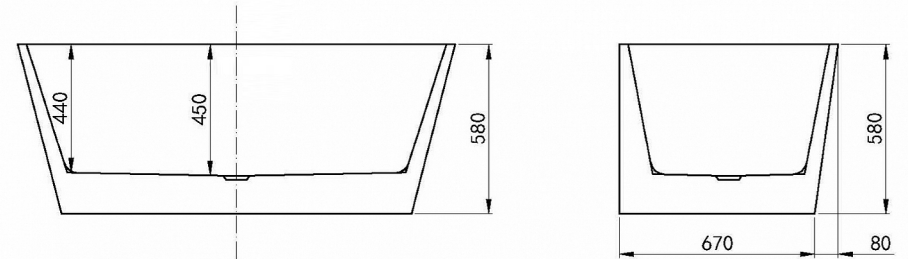

VERONA Back-to-Wall Freestanding Bath

1500x750x580mm

SPECIFICATIONS

Product Code IVBT-BW-1500-NF

Features: Designed to be Next to a Wall
5mm Sanitary Grade Acrylic
High Gloss White Finish with Good Heat Retention
No Overflow;40mm Pop-up Waste Included
Self-supporting Frame and Adjustable Legs

Recommended Part: Bath Flex Hose Connector Flexible Tube (11736)
40x40x88mm

Size: 1500x750x580

While we aim to ensure specifications are correct at the time of publication, Inspirebathware reserves the right to make modifications without prior notice.

All measurements are shown in millimetres. Always use physical product measurements for mark-ups and roughing-in as the technical drawing may differ from actual product received.

SPECIFICATIONS

Bathtub must be installed by licensed plumber in accordance with local regulations and standards.

PACKAGE INFO

Package Size mm			Gross Weight kg
1540	770	630	44