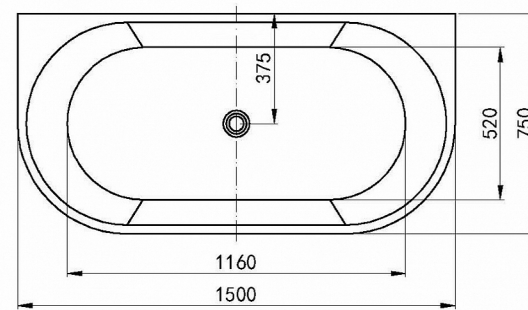

VERONA Back-to-Wall Freestanding Bath

1500x750x580mm

SPECIFICATIONS

Product Code IVBT-BW-1500-NF

Features: Designed to be Next to a Wall
5mm Sanitary Grade Acrylic
High Gloss White Finish with Good Heat Retention
No Overflow;40mm Pop-up Waste Included
Self-supporting Frame and Adjustable Legs

Recommended Part: Bath Flex Hose Connector Flexible Tube (11736)
40x40x88mm

Size: 1500x750x580

While we aim to ensure specifications are correct at the time of publication, Inspirebathware reserves the right to make modifications without prior notice.

All measurements are shown in millimetres. Always use physical product measurements for mark-ups and roughing-in as the technical drawing may differ from actual product received.

SPECIFICATIONS

Bathtub must be installed by licensed plumber in accordance with local regulations and standards.

PACKAGE INFO

Package Size mm			Gross Weight kg
1540	770	630	44