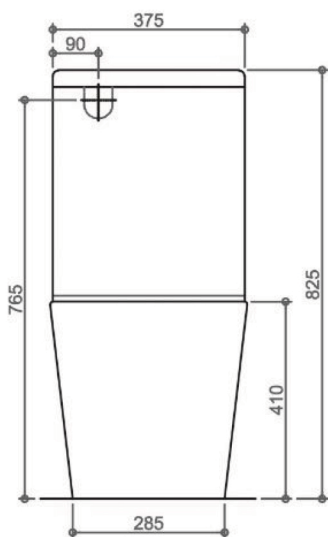

### Back to Wall Rimless Toilet

**Dimension:** 615 x 360 x 825mm

**Features:** Rimless Flushing Technology  
Soft Close Seat (ISC93)  
Back and Bottom Inlet  
S-trap (IS32) Setout 80-160mm  
P-trap (IS15) 180mm

- P-Trap: IS15 180mm
- S-Trap: IS32 75-190mm

**Optional Traps:** S-trap extension IS17 140-250mm with extra IS18 60 -130mm

**Optional Flush:** Geberit Back and Bottom Inlet IOTSPK-G  
IOTSPK-GB

**Water Consumption:** WELS 4 Star  
4.5L/Full, 3L/Half

<b>Pan Weight:</b>	<b>34.1 kgs</b>
<b>Cistern Weight:</b>	<b>12.1 kgs</b>

**FRONT VIEW**

**SIDE VIEW**

**TOP VIEW**