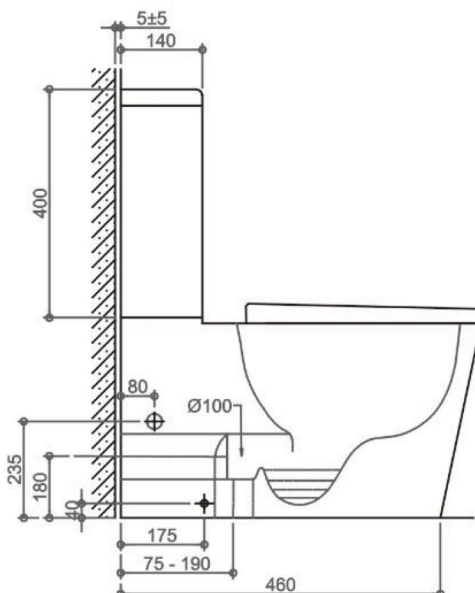

### Back to Wall Rimless Toilet

**Dimension:** 615 x 360 x 825mm

**Features:** Rimless Flushing Technology  
Soft Close Seat (ISC93)  
Back and Bottom Inlet  
S-trap (IS32) Setout 80-160mm  
P-trap (IS15) 180mm

- P-Trap: IS15 180mm
- S-Trap: IS32 75-190mm

**Optional Traps:** S-trap extension IS17 140-250mm with extra IS18 60 -130mm

**Optional Flush:** Geberit Back and Bottom Inlet IOTSPK-G  
IOTSPK-GB

**Water Consumption:** WELS 4 Star  
4.5L/Full, 3L/Half

<b>Pan Weight:</b>	<b>34.1 kgs</b>
<b>Cistern Weight:</b>	<b>12.1 kgs</b>

**FRONT VIEW**

**SIDE VIEW**

**TOP VIEW**