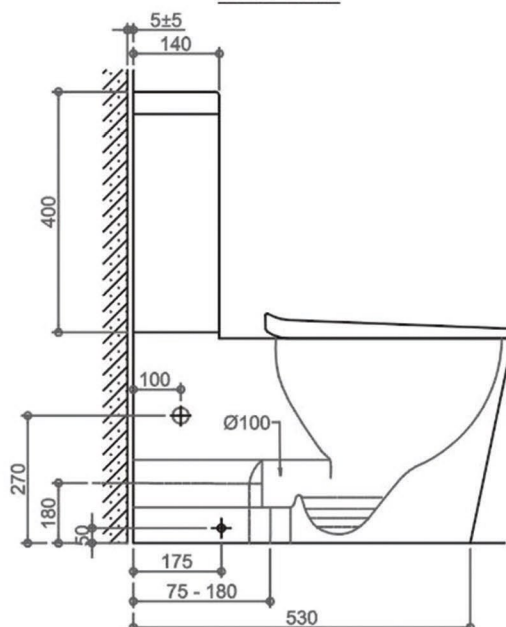

FEANZA

Back to Wall Tornado Toilet

Dimension: 615 x 360 x 825mm

Features: Tornado Flush Technology
 Nano glazing surface
 Highest quality vitreous ceramic
 Slimline Seat - Ergonomic UF and quick release soft close seat
 Universal system for both top inlet and bottom inlet

- P-Trap: IS15 180mm
- S-Trap: IS32 75-180mm

Optional Traps: S-trap extension IS17 140-245mm with extra

Optional Seats: ISC28 Standard Seat

Optional Flush: Geberit Back and Bottom Inlet IZTSPK-G

Water Consumption: WELS 4 Star
 4.5L/Full, 3L/Half

Pan Weight:	34.1 kgs
Cistern Weight:	12.1 kgs

FRONT VIEW

SIDE VIEW

TOP VIEW