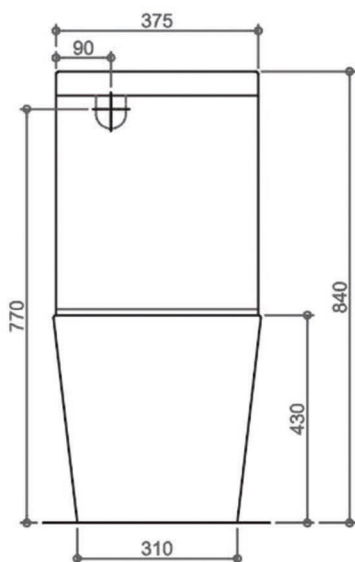

FEANZA

Back to Wall Tornado Toilet

Dimension: 615 x 360 x 825mm

Features: Tornado Flush Technology
 Nano glazing surface
 Highest quality vitreous ceramic
 Slimline Seat - Ergonomic UF and quick release soft close seat
 Universal system for both top inlet and bottom inlet

- P-Trap: IS15 180mm
- S-Trap: IS32 75-180mm

Optional Traps: S-trap extension IS17 140-245mm with extra

Optional Seats: ISC28 Standard Seat

Optional Flush: Geberit Back and Bottom Inlet IZTSPK-G

Water Consumption: WELS 4 Star
 4.5L/Full, 3L/Half

Pan Weight:	34.1 kgs
Cistern Weight:	12.1 kgs

FRONT VIEW

SIDE VIEW

TOP VIEW