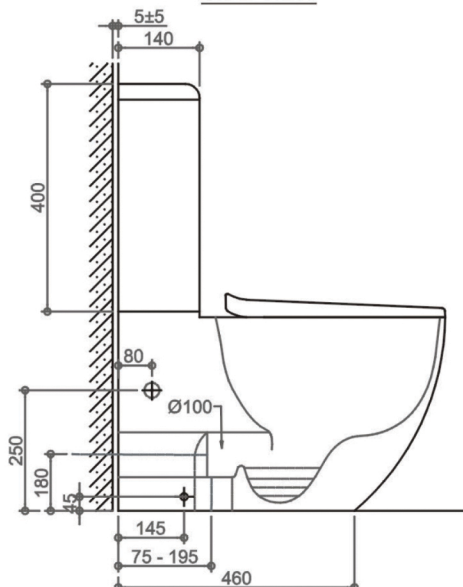

COSENZA

Back to Wall Rimless Toilet

Dimension: 620 x 360 x 810mm

Features: Rimless flushing technology
 Nano glazing surface
 Highest quality vitreous ceramic
 Slimline Seat - Ergonomic UF and quick release soft close seat
 Universal system for both top inlet and bottom inlet

- P-Trap: IS15 180mm
- S-Trap: IS32 75-190mm

Optional Traps: P-Trap: IS15 180mm
 S-Trap: IS32 80-135mm

Optional Seats: ISC28 Standard Seat

Optional Flush: Geberit Back and Bottom Inlet IZTSPK-G

Water Consumption: WELS 4 Star
 4.5L/Full, 3L/Half

Pan Weight:	31.4 kgs
Cistern Weight:	12.1 kgs

FRONT VIEW

SIDE VIEW

TOP VIEW