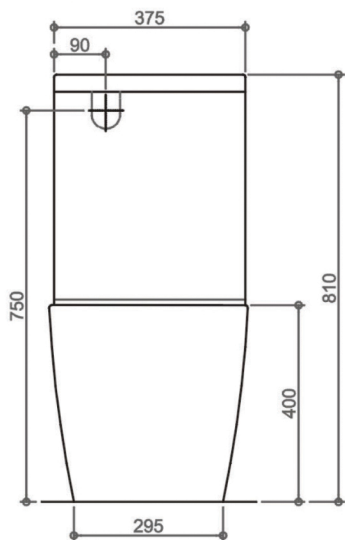

COSENZA

Back to Wall Rimless Toilet

Dimension: 620 x 360 x 810mm

Features: Rimless flushing technology
 Nano glazing surface
 Highest quality vitreous ceramic
 Slimline Seat - Ergonomic UF and quick release soft close seat
 Universal system for both top inlet and bottom inlet

- P-Trap: IS15 180mm
- S-Trap: IS32 75-190mm

Optional Traps: P-Trap: IS15 180mm
 S-Trap: IS32 80-135mm

Optional Seats: ISC28 Standard Seat

Optional Flush: Geberit Back and Bottom Inlet IZTSPK-G

Water Consumption: WELS 4 Star
 4.5L/Full, 3L/Half

Pan Weight:	31.4 kgs
Cistern Weight:	12.1 kgs

FRONT VIEW

SIDE VIEW

TOP VIEW