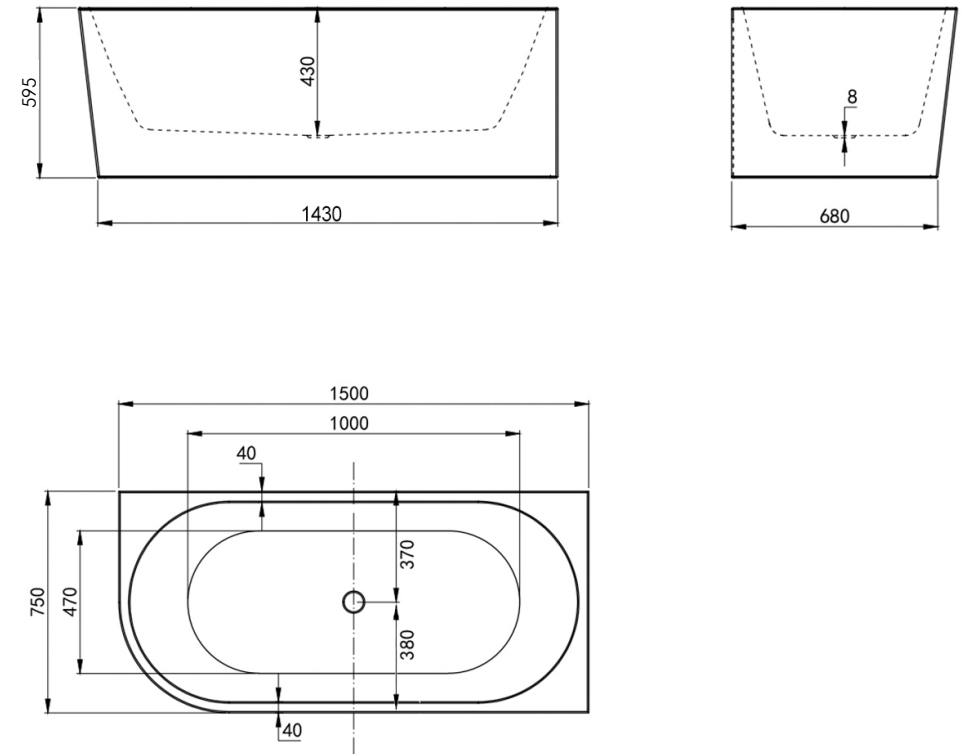

# RIGHT CORNER BATH 1500R

Back To Wall

1500x750x595mm

## SPECIFICATIONS

Product Code: ICBT-1500R-NF

Features:  
 5mm Sanitary Grade Acrylic  
 High Gloss White Finish with Good Heat Retention  
 No Overflow; 40mm Pop-up Waste Included  
 Self-supporting Frame and Adjustable Legs

Recommended Part: Bath Flex Hose Connector Flexible Tube (11736)  
 40x40x88mm

Size: 1500x750x595

All measurements are shown in millimetres. Always use physical product measurements for mark-ups and roughing-in as the technical drawing may differ from actual product received.