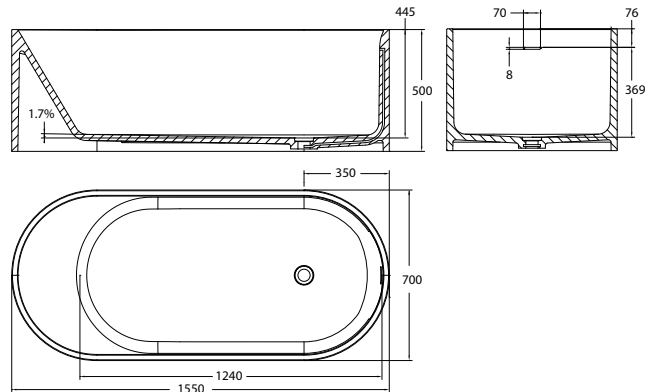

paco jaanson

iStone

Freestanding 1550mm Bath Gloss White
Product Code: IS-WD6583GW

Dimensions

1550mm (w) x 700mm (d) x 500mm (h)

ZAAF Design

DESCRIPTION

This Freestanding Bath, breathes new air from it's design and creativity offering a solid surface unlike any other used in the most modern bathrooms of today.