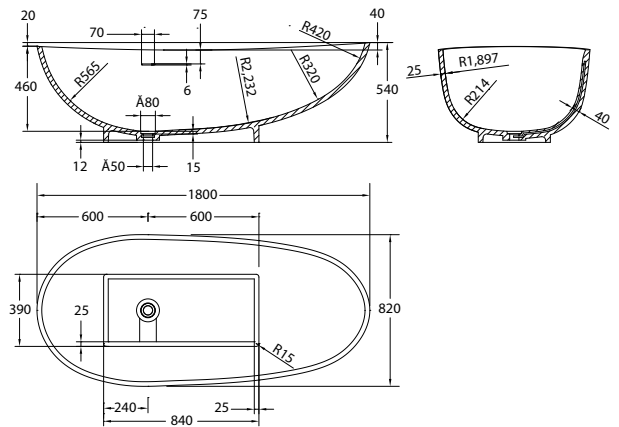

paco jaanson

iStone

Freestanding 1800mm Bath Matt White
Product Code: IS-WD6510MW

Dimensions

1800mm (w) x 820mm (d) x 540mm (h)

ZAAF Design

DESCRIPTION

This Freestanding Bath, breathes new air from it's design and creativity offering a solid surface unlike any other used in the most modern bathrooms of today.