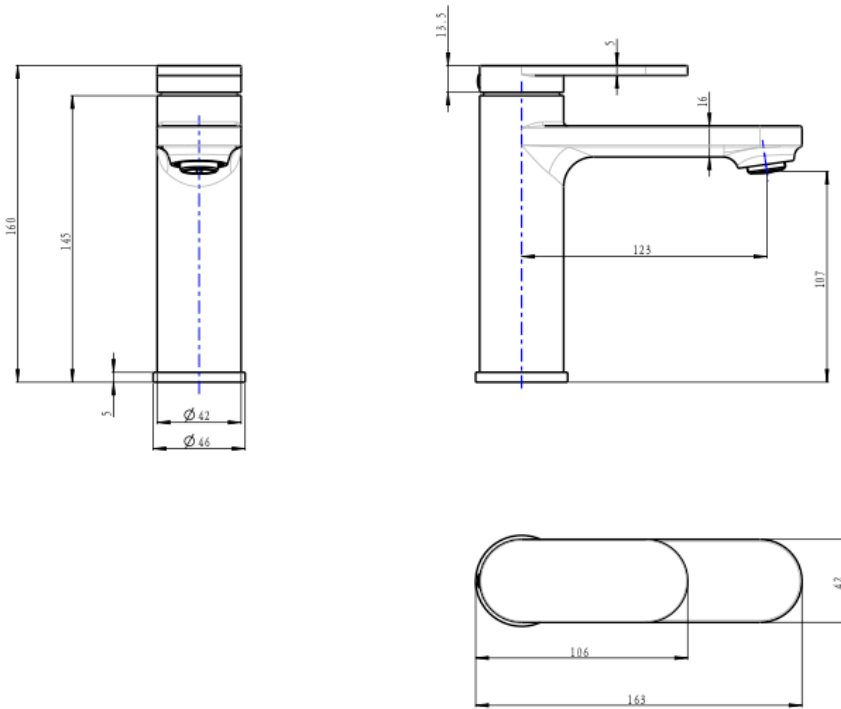

## Product Specifications

Code	CAP-01-GM	Cartridge	Kerox 35mm
Barcode	9339897013932	WELS Reg	T42251
Material	Low Lead Brass	WELS Rating	5 Star
Finish	Gunmetal	WELS L/Min	6L/Min

Experience, *the difference.*