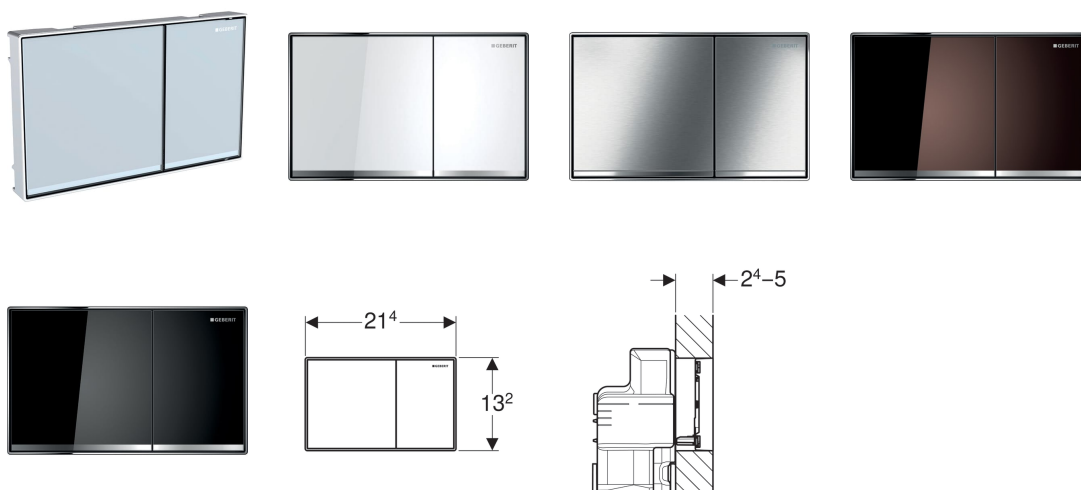

**Geberit flush plate Sigma60 for dual flush, surface-even**

**Application purposes**

- For flush actuation with Geberit Sigma concealed cisterns 8 cm, Series 2016
- For flush actuation with Geberit Sigma concealed cisterns 12 cm
- For covering thicknesses of 24–50 mm
- Not suitable for Geberit Duofix elements for wall-hung WC, barrier-free

**Characteristics**

- Series 2016
- Front actuation
- Surface-even actuation

- Sound-absorbing actuator rods, tool-free fast adjustment

**Scope of delivery**

- Compensation frame
- 2 spacers
- 2 distance bolts
- 2 actuator rods
- Protection plate
- Fastening material

**To order additionally**

- Geberit installation set, surface-even, for Sigma concealed cistern 12 cm

Art. no.	Surface / colour	Material designation
115.640.SI.1	Buttons: white Design stripes: mirrored Frame: gloss chrome-plated	Die-cast zinc / glass
115.640.SJ.1	Buttons: black Design stripes: mirrored Frame: gloss chrome-plated	Die-cast zinc / glass
115.640.SQ.1	Buttons: umber Design stripes: mirrored Frame: gloss chrome-plated	Die-cast zinc / glass
115.640.GH.1	Buttons: chrome-plated, brushed, easy-to-clean coated Design stripes and frame: gloss chrome-plated	Die-cast zinc