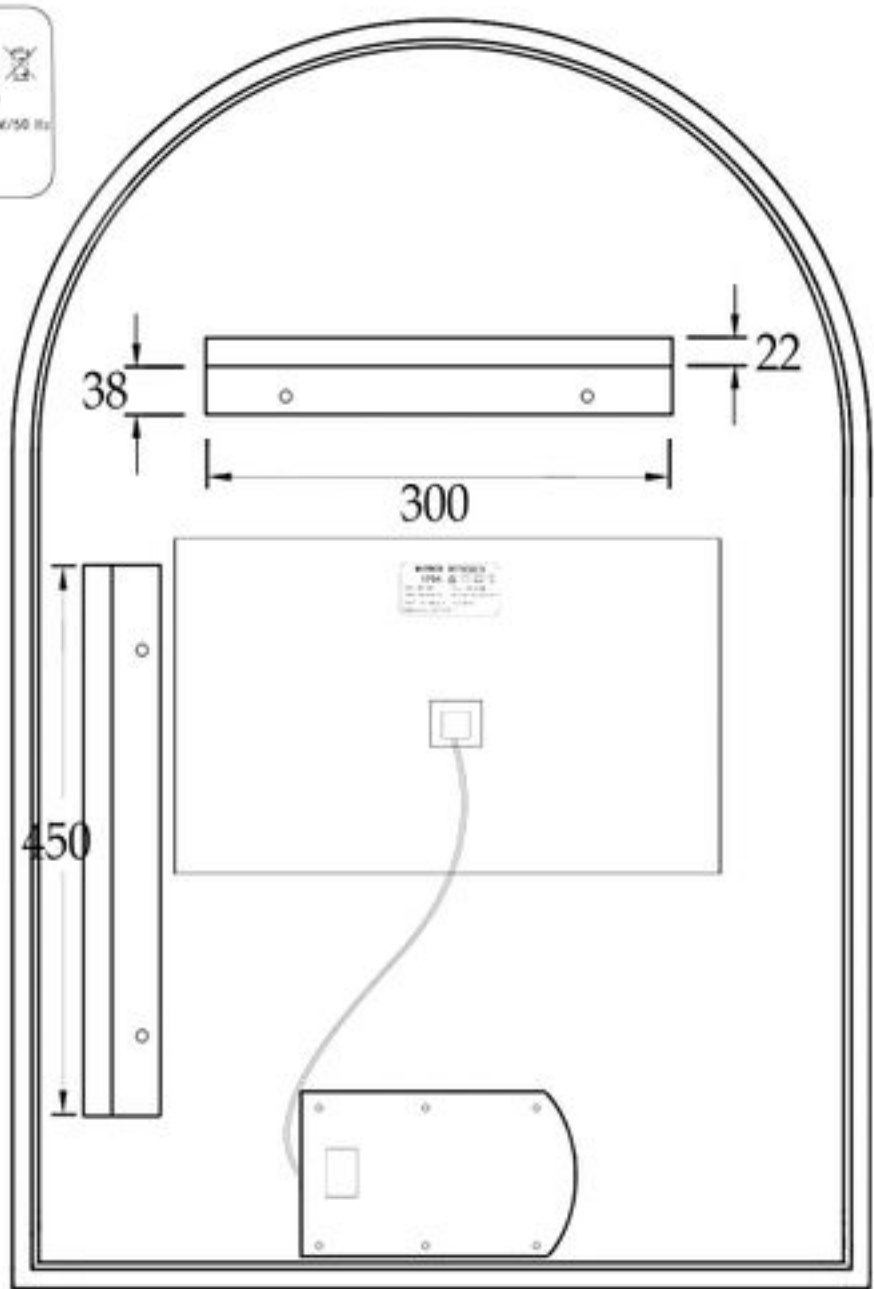

## IP54

Code: LSW-3040      Size: 300x400mm  
Shape: Rectangular      Voltage: 230-240V/50 Hz  
Input: <math>\leq 2.58/0w 2</math>      Test: 90-02  
Temperature rise: 10-20 °C

588

38

300

22

450

574

600

BACK VIEW

900

874

SIDE VIEW

600

574

32

TOP VIEW