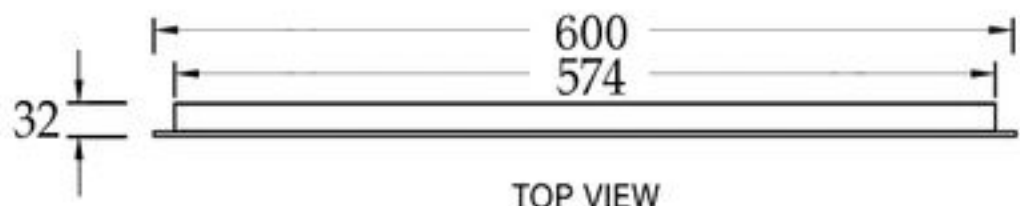

## IP54

Code: LSW-3040      Size: 300x400mm  
Shape: Rectangular      Voltage: 230-240V/50 Hz  
Input: <math>\leq 2.58/0w 2</math>      Test: 90-02  
Temperature rise: 10-20 °C

588

38

300

22

450

574

600

BACK VIEW

900

874

SIDE VIEW

600

574

32

TOP VIEW