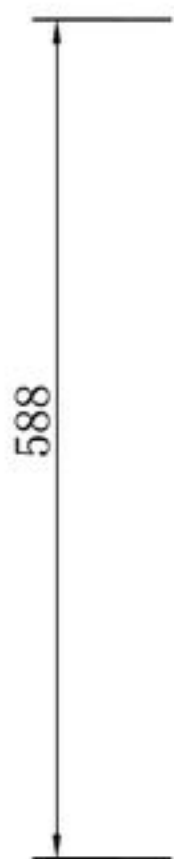

# MIRROR DEFOGGER

## IP54

Code: LSW-3040      Size: 300x400mm  
Shape: Rectangular      Voltage: 230-240V/50 Hz  
Input: <math>\leq 2.58/0w 2</math>      Test: 90-02  
Temperature rise: 10-20 °C

588

38

300

22

450

574

600

BACK VIEW

900

874

SIDE VIEW

600

574

32

TOP VIEW