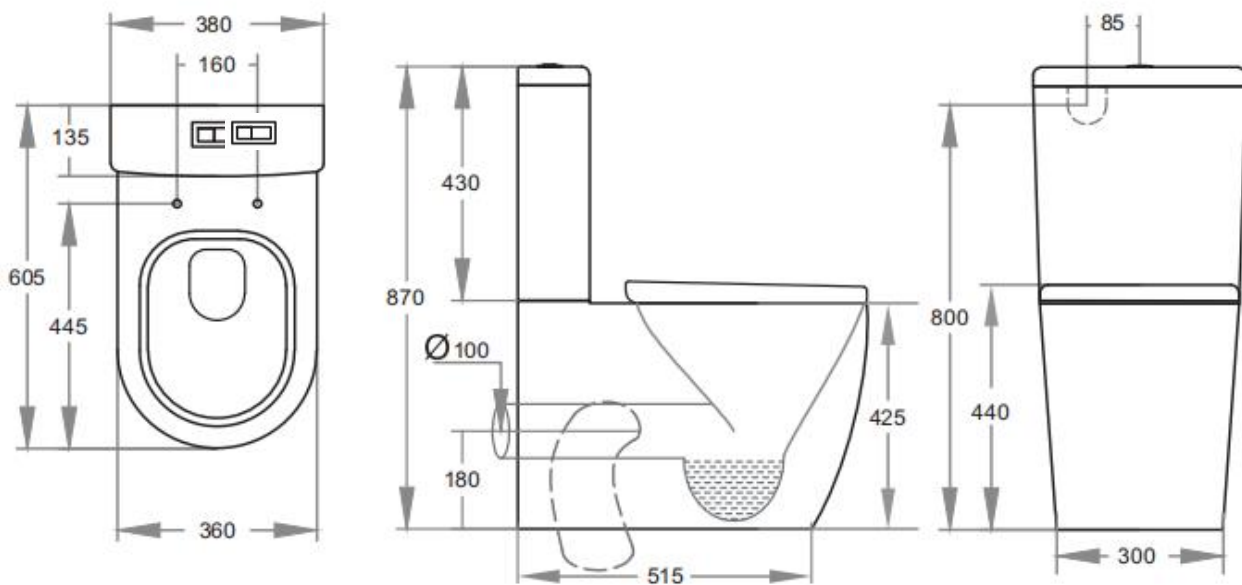

Donii Aldo Rimless Compact Toilet Suite D41.13.05

Features

Back/Left and Right Bottom Inlet
 Rimless Clean Flush Pan
 4.5/3 Liters Dual Flush
 Size: 605*380*870mm
 Trap-100: 100-145mm (Supplied)
 UF slim seat SC163 (Supplied)

Optional

Trap-60: 60-95mm
 JT43: 150-185mm
 P-Trap: 180mm
 Geberit Cistern:KDK600C
 UF Slim seat SC074
 UF Thick seat SC804

Warranty

10 years replacement on ceramic
 1 year replacement parts which include toilet seat covers, flush pipes and buttons
 3 years replacement on inlet or outlet valves.

Terms and conditions applied

AS 1172.11172.2
 License: MK022127

Dimensions are approximate. Information provided in this specification is representative of the actual products available at the time of printing.