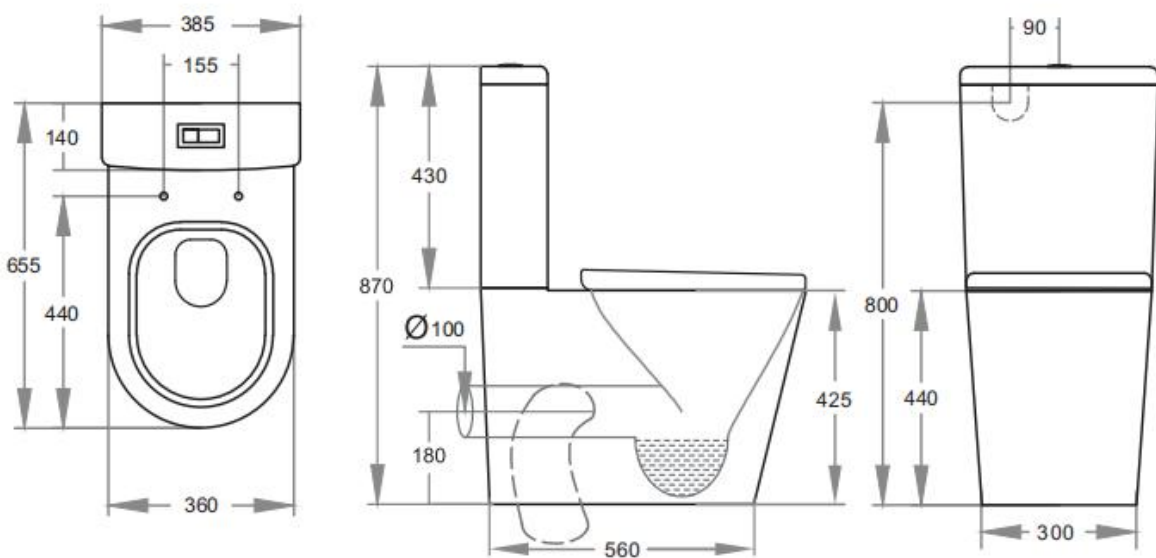

**Features**

Back/Left and Right Bottom Inlet  
 Rimless Clean Flush Pan  
 4.5/3 Liters Dual Flush  
 Size: 655\*385\*870mm  
 Trap-100: 100-165mm (Supplied)  
 UF slim seat SC163 (Supplied)

**Optional**

Trap-60: 60-110mm  
 JT43: 150-205mm  
 P-Trap: 180mm  
 Geberit Cistern:KDK022RC-GUF  
 UF thick seat SC804/UF slim seat SC805

**Warranty**

10 years replacement on ceramic  
 1 year replacement parts which include toilet seat covers, flush pipes and buttons  
 3 years replacement on inlet or outlet valves.  
 Terms and conditions applied

AS 1172.11172.2  
 License: MK022127

Dimensions are approximate. Information provided in this specification is representative of the actual products available at the time of printing.