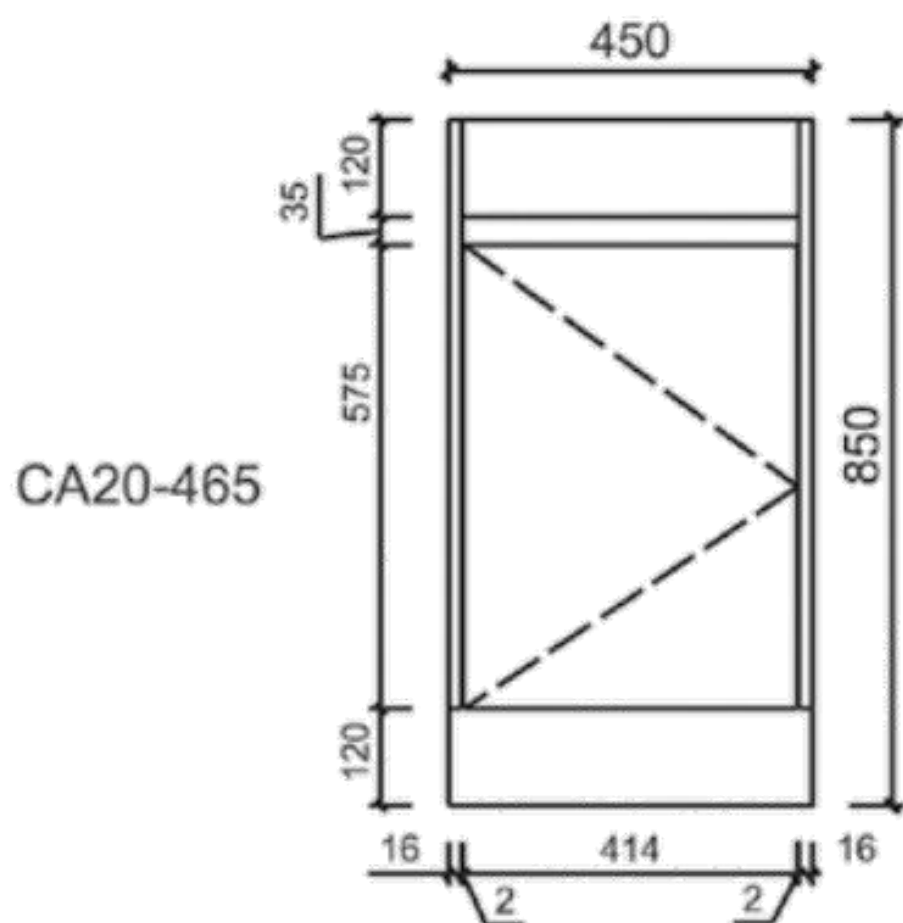

Aulic

Emerald Collection

Revit

Code: CA20-465

Features:

- Overall Length: 465mm
- Overall Depth : 260mm
- With ceramic top only
- Soft-closing doors
- Premium graphite interior
- Bevel-grip finger pull

CA20-465

End view