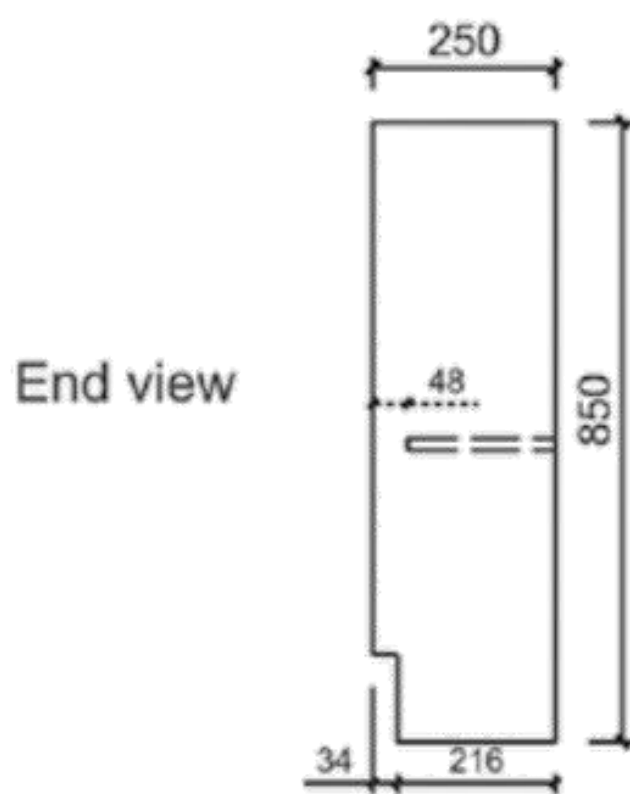

Aulic

Emerald Collection

Revit

Code: CA20-465

Features:

- Overall Length: 465mm
- Overall Depth : 260mm
- With ceramic top only
- Soft-closing doors
- Premium graphite interior
- Bevel-grip finger pull

CA20-465

End view