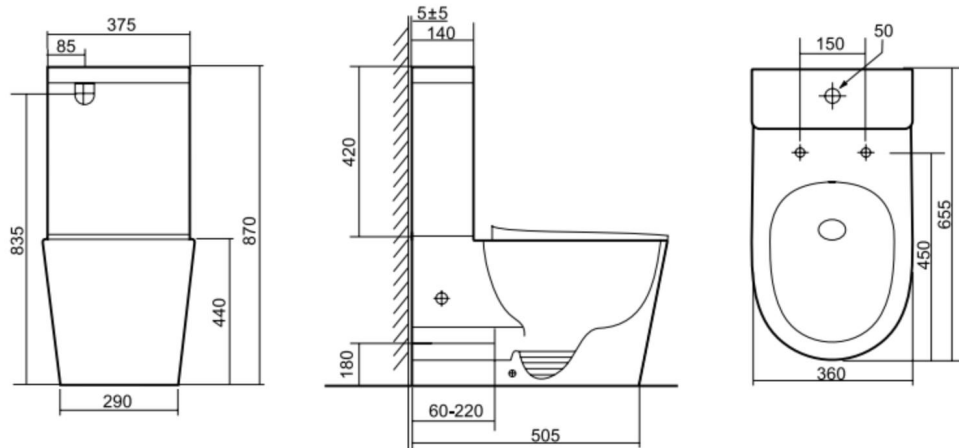

# Catania Standard-Vega

BS35S-TL6086A

## SPECIFICATIONS

|                            |                                   |
|----------------------------|-----------------------------------|
| Colour                     | White                             |
| Size                       | 655*375*870MM                     |
| Rate frequency             | 50Hz                              |
| Electrical                 | 220-240V                          |
| Water Inlet                | Bottom Inlet Only                 |
| Maximum Power              | 1050W                             |
| Pressure of Supplied-Water | 0.15-0.75Mpa                      |
| Waterproofing Grade        | IPX4                              |
| Trap Type                  | S Trap:100-180MM<br>P Trap: 180MM |