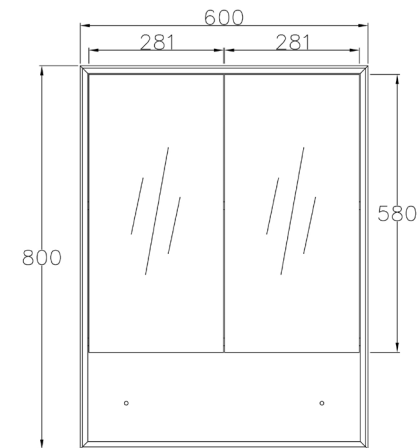

BOSTON

SHAVING CABINET

600MM

FEATURES

Product Code	BSSV600W
Cabinet	600x800x150mm
Configuration	Wall Mounted
Doors	2 Door Soft closing
Handle	Fingerpull grain
Finish	Matte White Moisture Resistant Plywood
Interior Finish	Matte White
Mirror	Exterior Mirror 5mm Copper-free mirror

12 Months
Producton
Warranty

Screw Stickers x4

Screw cover x4

Specification

FRONT VIEW

FRONT VIEW

Contact Us

Inspire Bathware
Head office
109 Orchard Rd,
Chester Hill, NSW 2162
PH: 02 9772 1306