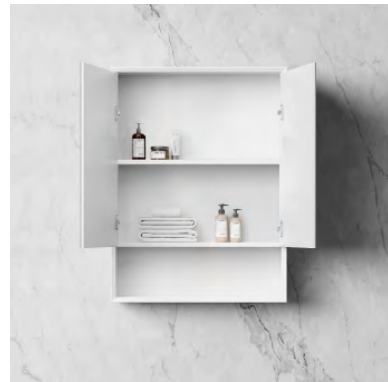

BOSTON

SHAVING CABINET

600MM

FEATURES

Product Code	BSSV600W
Cabinet	600x800x150mm
Configuration	Wall Mounted
Doors	2 Door Soft closing
Handle	Fingerpull grain
Finish	Matte White Moisture Resistant Plywood
Interior Finish	Matte White
Mirror	Exterior Mirror 5mm Copper-free mirror