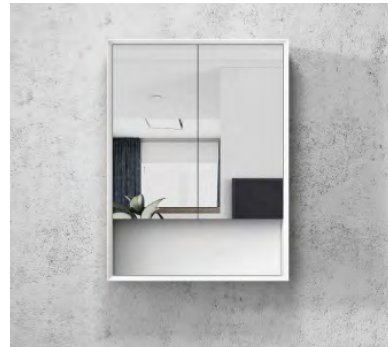

BOSTON

SHAVING CABINET

600MM

FEATURES

Product Code	BSSV600W
Cabinet	600x800x150mm
Configuration	Wall Mounted
Doors	2 Door Soft closing
Handle	Fingerpull grain
Finish	Matte White Moisture Resistant Plywood
Interior Finish	Matte White
Mirror	Exterior Mirror 5mm Copper-free mirror