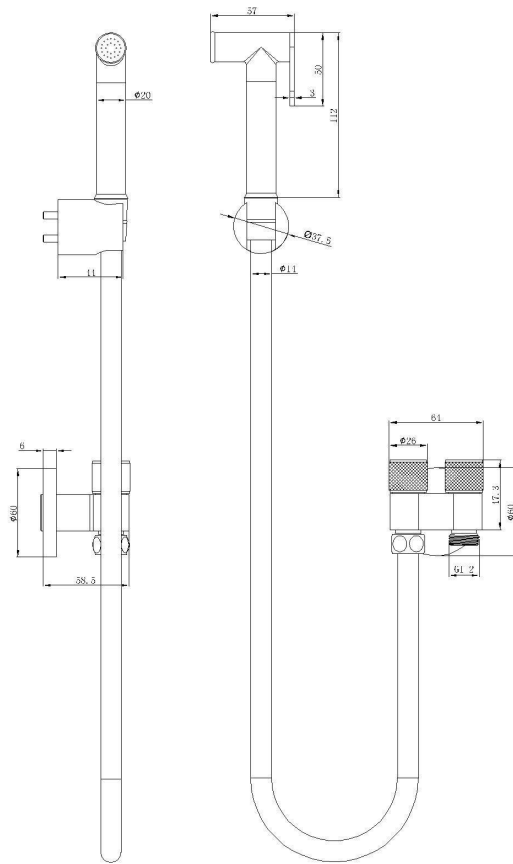

Zarah Dual Control Bidet / Douche Spray

Gunmetal

Product Specifications

Code	ZAR-BT-GM
Material	Stainless Steel Hose and Handpiece. Brass Angle Valve
Finish	Gunmetal
Must Be Turned Off When Not In Use	

Handpiece	Trigger Nozzle Spray
Angle Valve	Dual Control
Non Return Valve Included	
Water pressure Must Be Less Than 500 kPA	