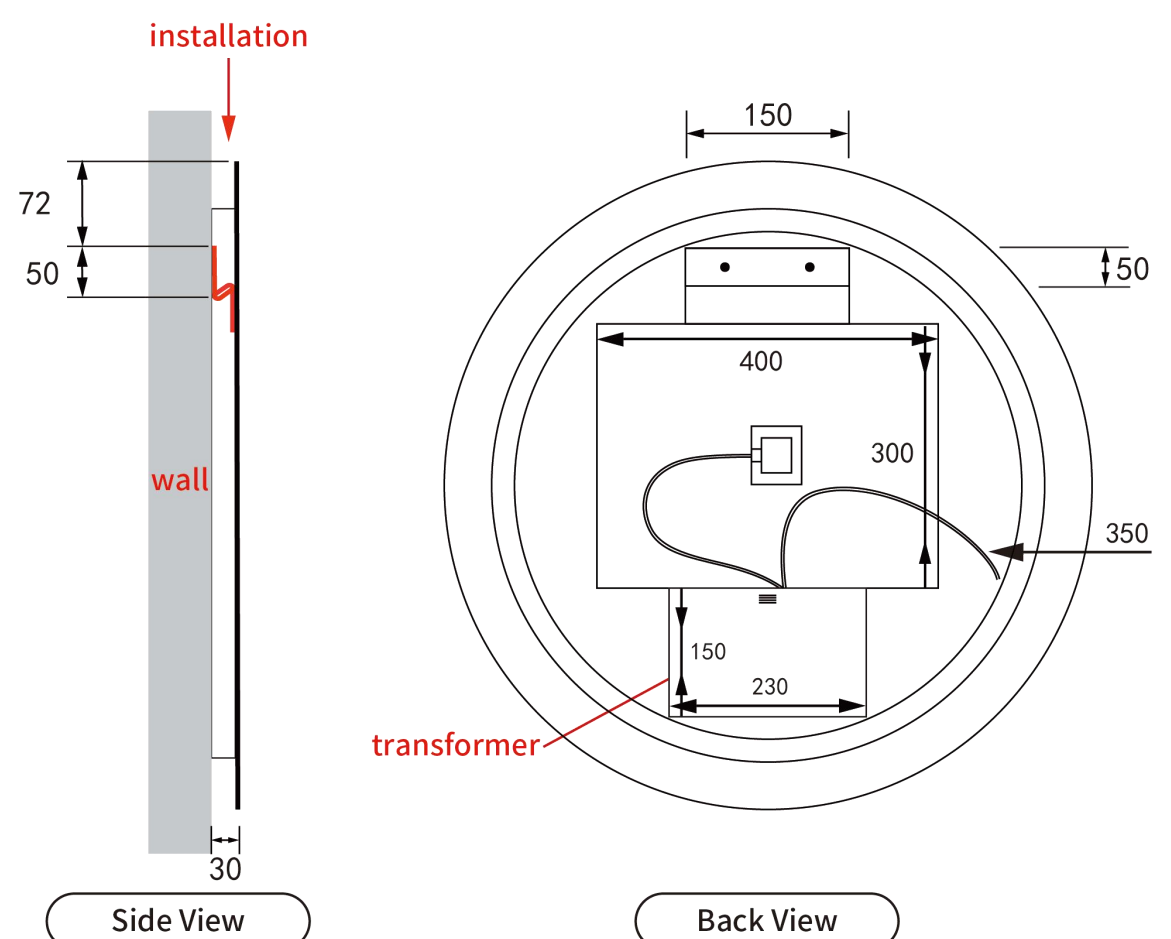

Features:

- LED lighting
- Mirror demister
- Touch free sensor
- Backlit
- Three-colour dimmable lighting
- Copper free mirror
- Stainless steel frame
- Optional frame colour
- Auto cut-off in 1.5 hours

Windsor Round 700 Frameless