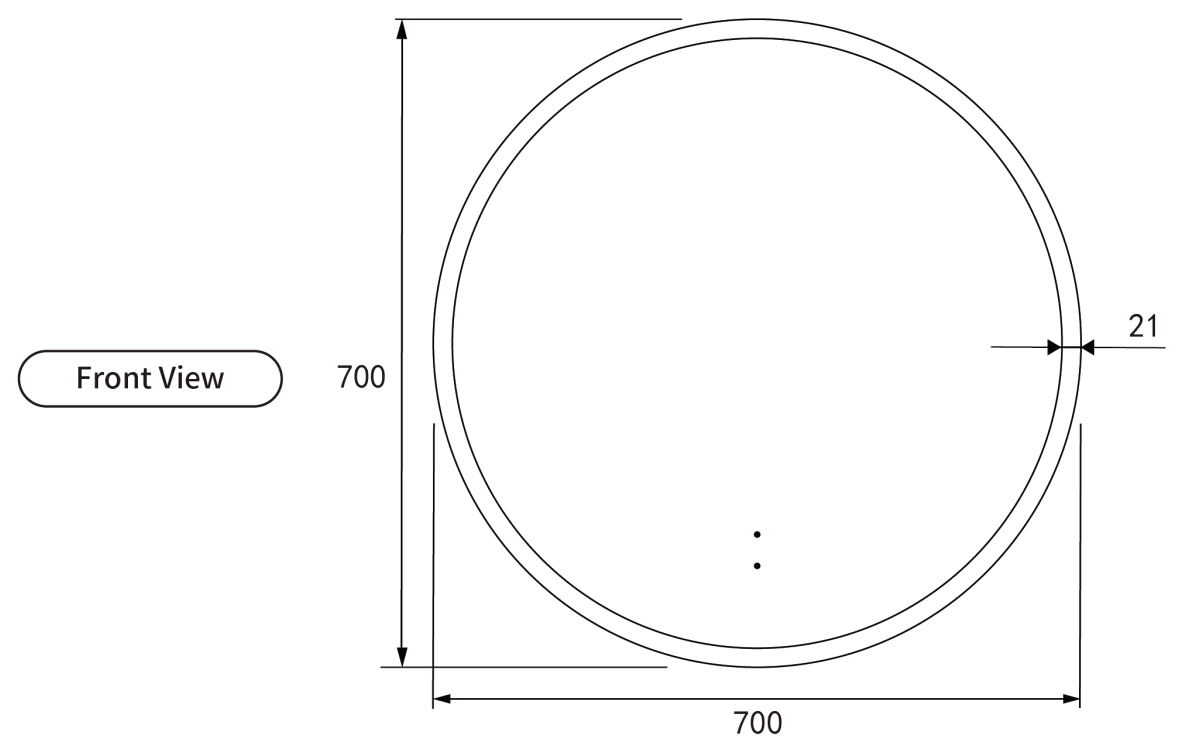

Features:

- LED lighting
- Mirror demister
- Touch free sensor
- Backlit
- Three-colour dimmable lighting
- Copper free mirror
- Stainless steel frame
- Optional frame colour
- Auto cut-off in 1.5 hours

Windsor Round 700 Frameless