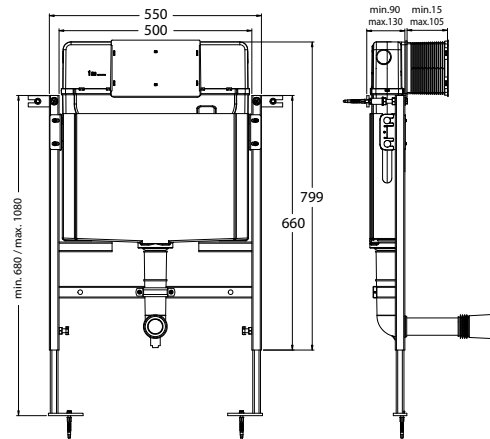

## WILCO

In Wall Cistern with Lite Frame for Floor Pans

Product Code: WILCO-T02-2133

### Dimensions

550mm (w) x 100mm (d) x 799mm (h)

All Wilco cisterns are equipped with ultra silent flushing mechanisms, and include a directed water stream technique to ensure noiseless refilling. Small and stylish, the plate is no more than 247x165 mm in size.