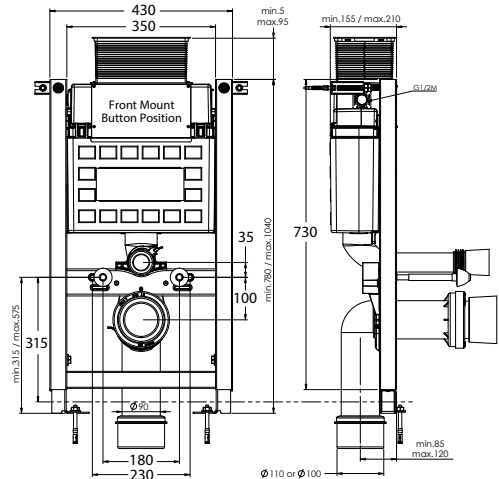

## WILCO

Wall Mounted Dual Flush Low Height Cistern

Product Code: WILCO-T06-5133

### Dimensions

430mm (w) x 155mm (d) x 1040mm (h)

All Wilco cisterns are equipped with ultra silent flushing mechanisms, and include a directed water stream technique to ensure noiseless refilling. Small and stylish, the plate is no more than 247x165 mm in size.