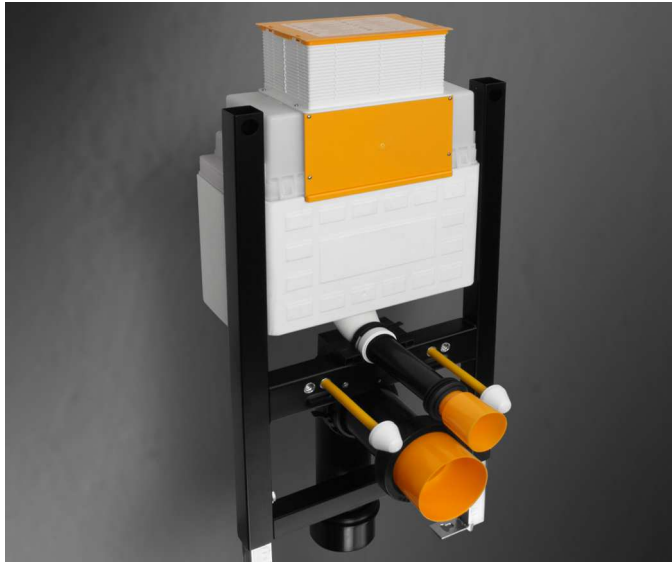

## WILCO

Wall Mounted Dual Flush Low Height Cistern

Product Code: WILCO-T06-5133

### Dimensions

430mm (w) x 155mm (d) x 1040mm (h)

## DESCRIPTION

Wilco, a subsidiary of Fluidmaster USA, concealed cisterns represent the perfect combination of quality, aesthetics and functionality. 155mm in thickness, this cistern comfortably fit within walls and in joinery cupboards, while the 3-4.5 litre dual flush buttons help save water.

All Wilco cisterns are equipped with ultra silent flushing mechanisms, and include a directed water stream technique to ensure noiseless refilling. Small and stylish, the plate is no more than 247x165 mm in size.