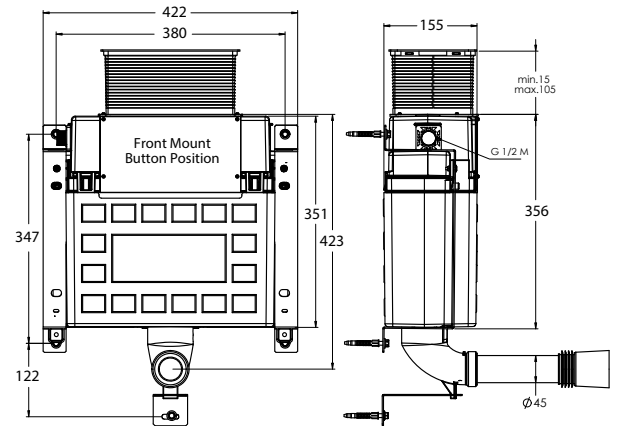

paco jaanson

WILCO

Low Level Cistern for Floor Pan

Product Code: WILCO-T06-0130

Dimensions

422mm (w) x 155mm (d) x 356mm (h)

DESCRIPTION

Wilco, a subsidiary of Fluidmaster USA, concealed cisterns represent the perfect combination of quality, aesthetics and functionality. 155mm in thickness, this cistern fits within walls, and in joinery cupboards while the 3-4.5 litre dual flush buttons help save water.

All Wilco cisterns are equipped with ultra silent flushing mechanisms, and include a directed water stream technique to ensure noiseless refilling. Small and stylish, the plate is no more than 247x165 mm in size.

Wilco cisterns are designed to offer problem-free performance year after year even with hard water conditions.

Features

- Button Top or Front Mount
- Complete with all Connection Parts
- Fully covered with Insulation
- 3-4.5 litre Line Dual Flush
- 5 Years Limited Manufacturers Warranty
- 1 Year Limited Commercial Warranty
- Self Cleaning Needle in Fill Valve
- Silent - Class 1 Fill Valve
- 100% Product Leakage Test
- Aesthetic Control Plates - Sold Separately
- Suitable for Floor Pans
- Ideal for Low Level Joinery Cupboards