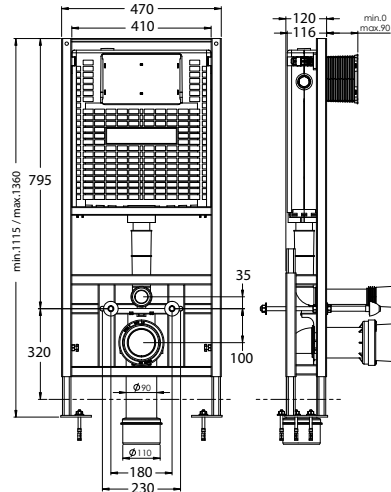

### Dimensions

470mm (w) x 120mm (d) x 1360mm (h)

All Wilco cisterns are equipped with ultra silent flushing mechanisms, and include a directed water stream technique to ensure noiseless refilling. Small and stylish, the plate is no more than 247x165 mm in size.