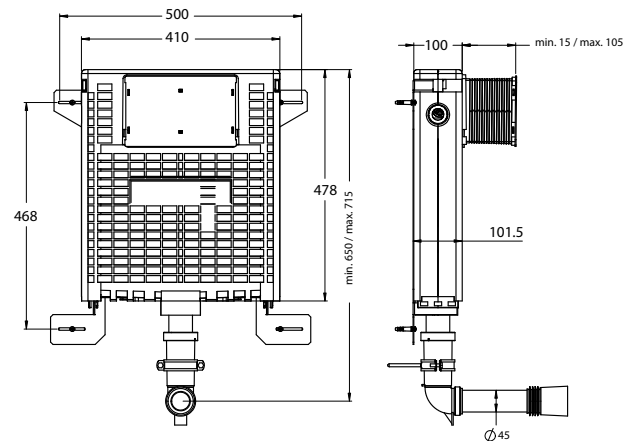

paco jaanson

WILCO

Gen11 Slim In Wall Cistern for Floor Pan

Product Code: WILCO-T04-0130

Dimensions

500mm (w) x 100mm (d) x 468mm (h)

DESCRIPTION

Wilco, a subsidiary of Fluidmaster USA, concealed cisterns represent the perfect combination of quality, aesthetics and functionality. Only 100mm in thickness, the super slim cisterns comfortably fit within walls, while the 3-4.5 litre dual flush buttons help saving water.

All Wilco cisterns are equipped with ultra silent flushing mechanisms, and include a directed water stream technique to ensure noiseless refilling. Small and stylish, the plate is no more than 247x165 mm in size.