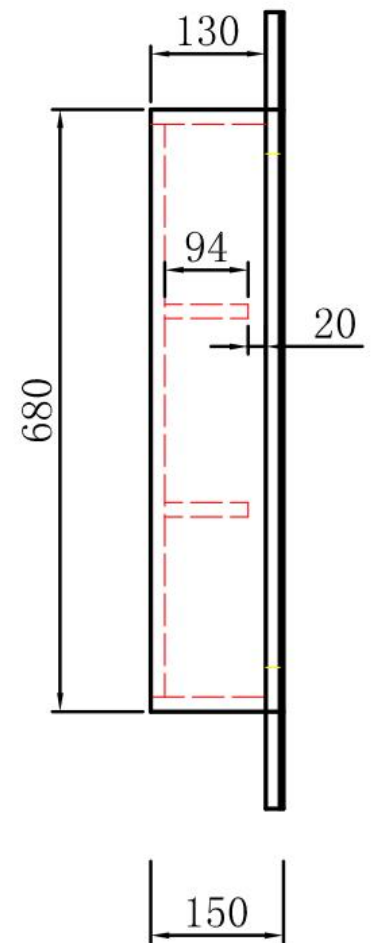

## Vienna Shaving Cabinet

Code: SCVIE-450

4 COLORS

MATTE WHITE

MIA

MAX

CARITA