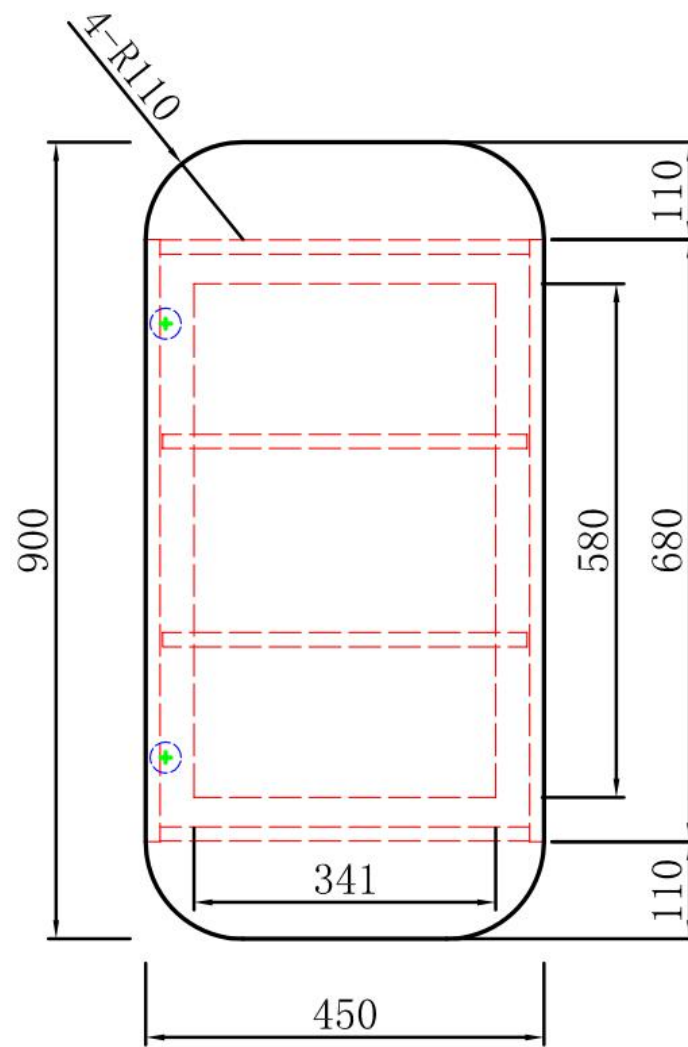

## Vienna Shaving Cabinet

Code: SCVIE-450

4 COLORS

MATTE WHITE

MIA

MAX

CARITA