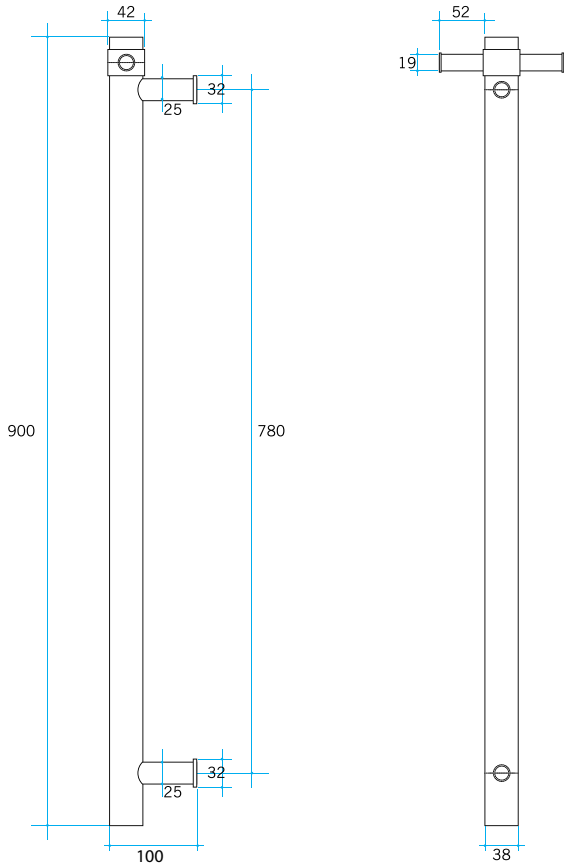

Thermorail Towel Rails 12V

Electric Heated Towel Rails for use in bathrooms

Note: All dimensions are in millimetres (mm)

Stock Code	Finish	Size (mm)	Output (W)	No. of Bars
VS900HDP	Dusty Pink	W142 x H900 x D100	30 Watts	1

Rails are sold individually. Hooks are removable.

Please note: Specifications are for information purposes only. Whilst every effort has been made to ensure the product specifications are accurate, due to continuing product development and improvement the specifications are subject to change. Specifications can be used to rough in and fit timber supports in the wall however we recommend no holes are drilled without having the product on site or verifying the details with the manufacturer. Thermogroup cannot be held liable or responsible for errors due to updated specifications