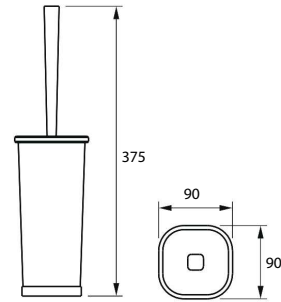

paco jaansōn

TWIST

Bathroom Accessories - Toilet Brush
Product Code: HI-27039D

Dimensions

375mm (w) x 90mm (d) x 90mm (h)

Features

Stylish Chrome Plated Finish

7 Years Limited Manufacturers Warranty