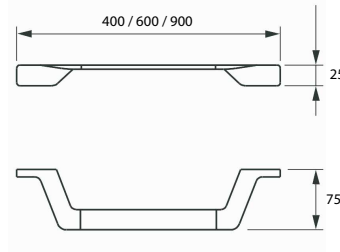

paco jaansōn

TWIST

Bathroom Accessories - Towel Rails

HI-27036-4 (400mm) / HI-27036-6 (600mm) / HI-27036-9 (900mm)

Dimensions

400 / 600 / 900mm (w) x 75mm (d) x 25mm (h)

Features

Stylish Chrome Plated Finish