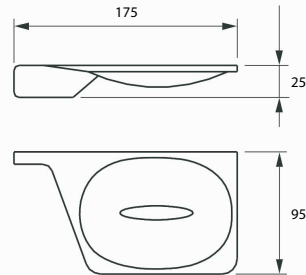

## TWIST

Bathroom Accessories - Soap Dish  
Product Code: HI-27034

### Dimensions

175mm (w) x 95mm (d) x 25mm (h)