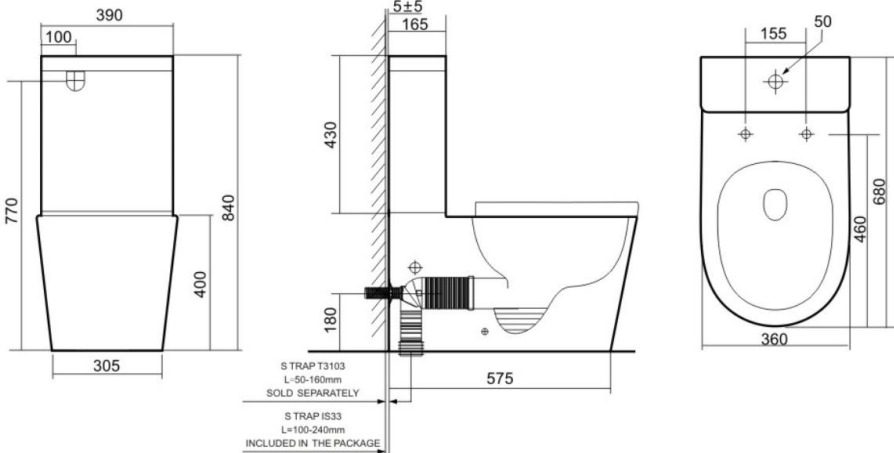

Thea Standard-Luna

BS36S-TL6002

LAFEME

SPECIFICATIONS

| | |
|----------------------------|---|
| Colour | White |
| Size | 680*375*840MM |
| Rate frequency | 50Hz |
| Electrical | 220-240V |
| Water Inlet | Bottom Inlet Only |
| Maximum Power | 1150W |
| Pressure of Supplied-Water | 0.15-0.75MpaMpa |
| Waterproofing Grade | IPX4 |
| Trap Type | S Trap:100-240MM(IS33)Included In The Package S Trap:50-160MM(T3103)Sold Separately P Trap: 180MM Roughing-in |