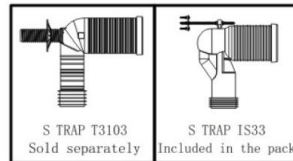

Thea Standard-Luna

BS36S-TL6002

LAFEME

SPECIFICATIONS

| | |
|----------------------------|---|
| Colour | White |
| Size | 680*375*840MM |
| Rate frequency | 50Hz |
| Electrical | 220-240V |
| Water Inlet | Bottom Inlet Only |
| Maximum Power | 1150W |
| Pressure of Supplied-Water | 0.15-0.75MpaMpa |
| Waterproofing Grade | IPX4 |
| Trap Type | S Trap:100-240MM(IS33)Included In The Package S Trap:50-160MM(T3103)Sold Separately P Trap: 180MM Roughing-in |