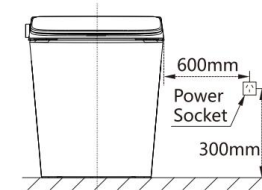

#### Product Size

684\*403\*470mm

#### Trap Type

P Trap 180mm

S Trap 100-140mm(included)

S Trap 150-190mm(sold separately)

*Neovanta elevates the modern bathroom experience by blending minimalist aesthetics, smart technology, and energy efficiency. Its tankless design maximises space while offering advanced features. With innovations such as automatic lid opening, foot-sensor seat and flush control, and automatic flushing at the end of use. Neovanta delivers a hygienic, effortless, and efficient experience every time.*