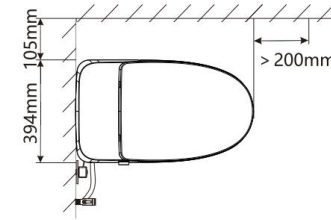

#### Product Size

684\*403\*470mm

#### Trap Type

P Trap 180mm

S Trap 100-140mm(included)

S Trap 150-190mm(sold separately)

*Neovanta elevates the modern bathroom experience by blending minimalist aesthetics, smart technology, and energy efficiency. Its tankless design maximises space while offering advanced features. With innovations such as automatic lid opening, foot-sensor seat and flush control, and automatic flushing at the end of use. Neovanta delivers a hygienic, effortless, and efficient experience every time.*