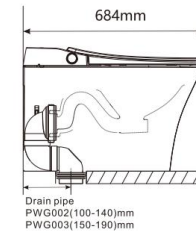

#### Product Size

684\*403\*470mm

#### Water Pressure

0.15- 0.75Mpa

#### Trap Type

P Trap 180mm

S Trap 100-140mm(included)

S Trap 150-190mm(sold separately)

*Neovanta elevates the modern bathroom experience by blending minimalist aesthetics, smart technology, and energy efficiency. Its tankless design maximises space while offering advanced features. With innovations such as automatic lid opening, foot-sensor seat and flush control, and automatic flushing at the end of use. Neovanta delivers a hygienic, effortless, and efficient experience every time.*