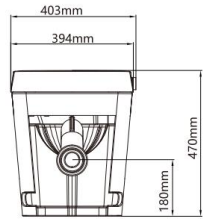

#### Product Size

684\*403\*470mm

#### Water Pressure

0.15- 0.75Mpa

#### Trap Type

P Trap 180mm

S Trap 100-140mm(included)

S Trap 150-190mm(sold separately)

*Neovanta elevates the modern bathroom experience by blending minimalist aesthetics, smart technology, and energy efficiency. Its tankless design maximises space while offering advanced features. With innovations such as automatic lid opening, foot-sensor seat and flush control, and automatic flushing at the end of use. Neovanta delivers a hygienic, effortless, and efficient experience every time.*