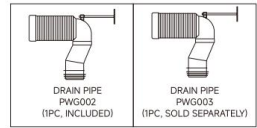

#### Trap Type

P Trap 180mm

S Trap 100-140mm(included)

S Trap 150-190mm(sold separately)

*Neovanta elevates the modern bathroom experience by blending minimalist aesthetics, smart technology, and energy efficiency. Its tankless design maximises space while offering advanced features. With innovations such as automatic lid opening, foot-sensor seat and flush control, and automatic flushing at the end of use. Neovanta delivers a hygienic, effortless, and efficient experience every time.*