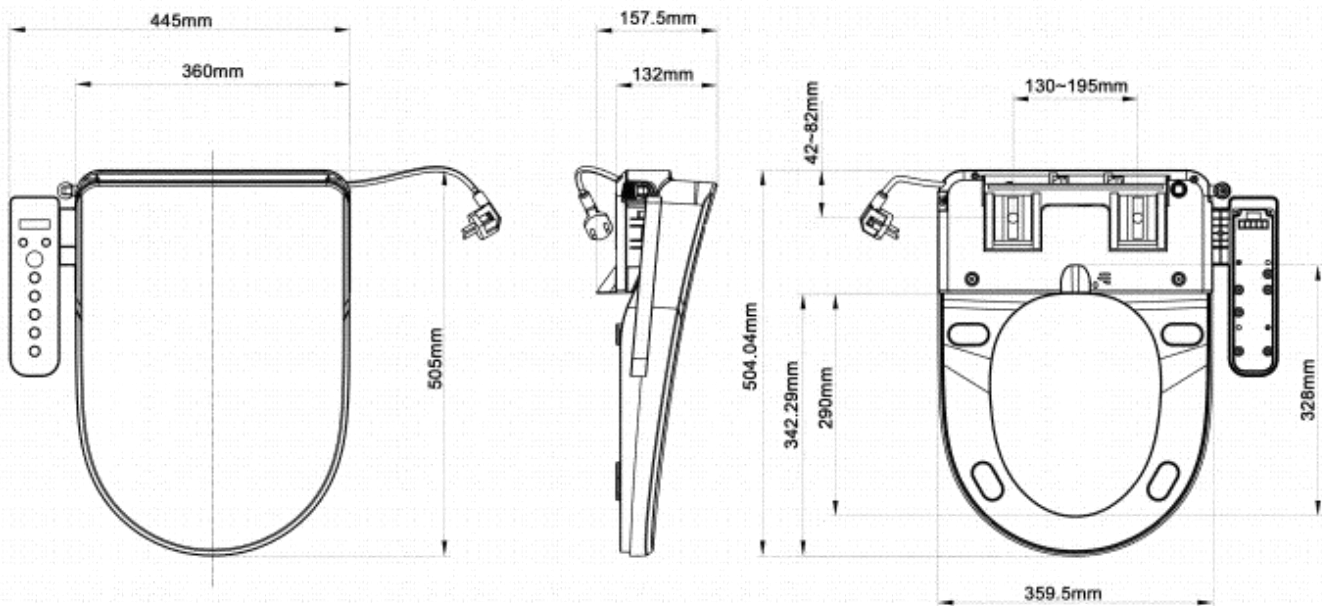

WARRANTY

2 years including the labour

Please refer to Warranty Page for full Terms and Conditions

BS45-Medina