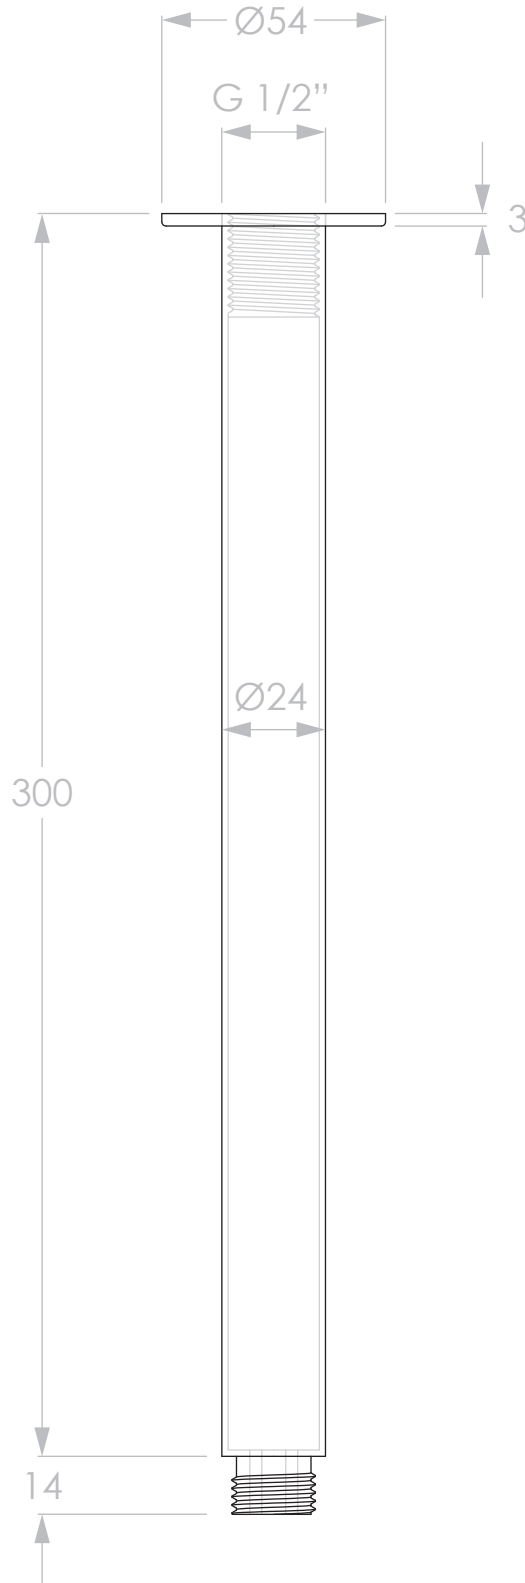

PRODUCT:	SOUL SHOWER DROPPER 300MM
SIZE:	314H x 54D x 54W
TYPE:	SHOWER DROPPER
VERSION: 01	DATE: 22/06/2023

CHROME
 MATTE WHITE
 MATTE BLACK
 BRUSHED NICKEL
 BRUSHED BRASS
 BRUSHED COPPER

JTAPSASOC300CP
 JTAPSASOC300WH
 JTAPSASOC300BK
 JTAPSASOC300NK
 JTAPSASOC300BB
 JTAPSASOC300BCO

NOTES:

ALL DIMENSIONS ARE NOMINAL AND SUBJECT TO CHANGE.
 DO NOT DRILL OR ROUGH IN UNTIL YOU HAVE RECEIVED AND MEASURED YOUR PRODUCT.
 ALL DIMENSIONS ARE IN MILLIMETRES.
 DO NOT MEASURE FROM DRAWING.

WATER SUPPLY REQUIREMENTS: