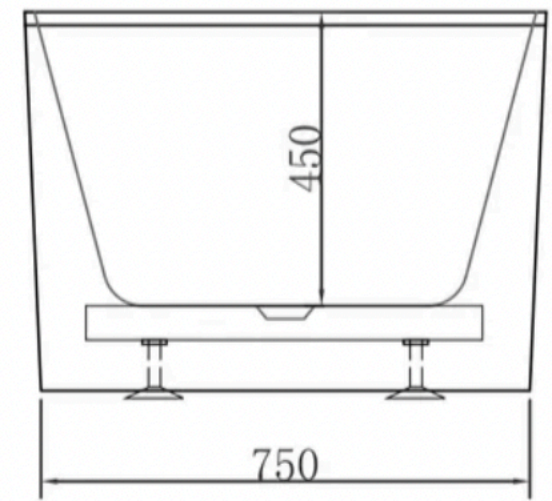

Top View

Front View

Side View

Product Desc: Freestanding bathtub

Product size: 1700\*800\*580mm

**attica**  
australia