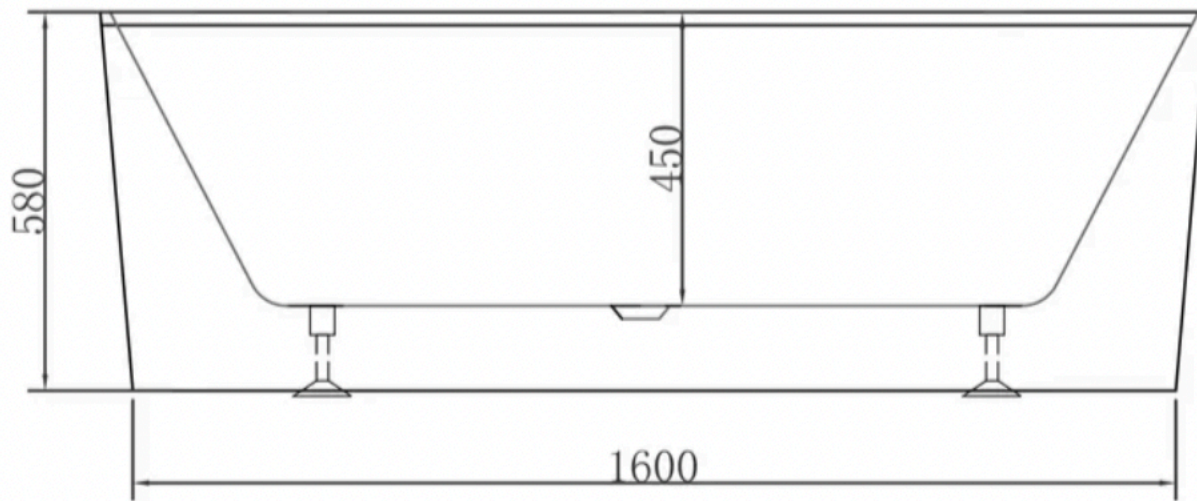

Top View

Front View

Side View

Product Desc: Freestanding bathtub

Product size: 1700\*800\*580mm

**attica**  
australia