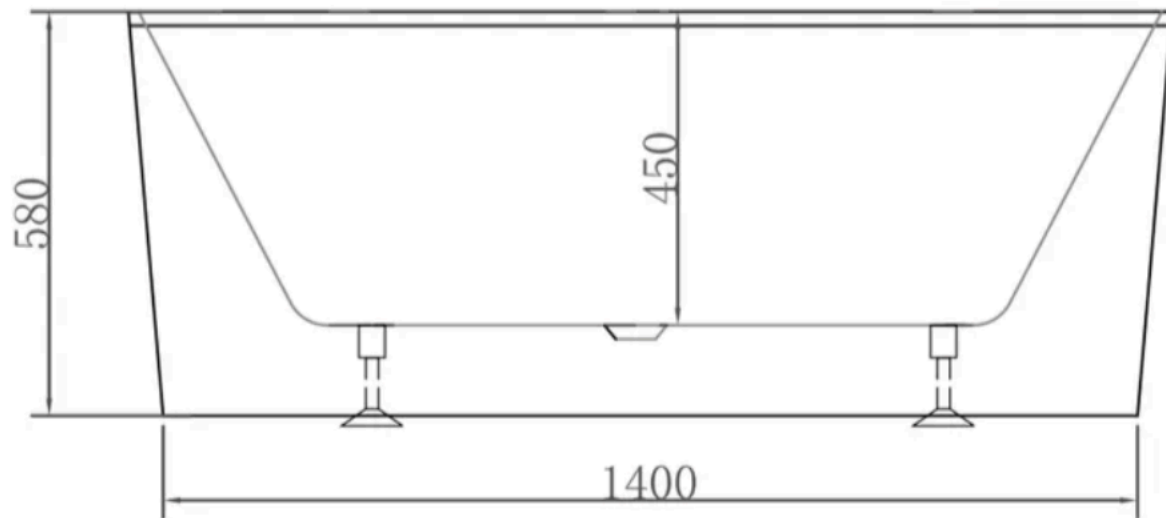

Top View

Front View

Side View

Product Desc: Freestanding bathtub

Product size: 1500*750*580mm

attica
australia