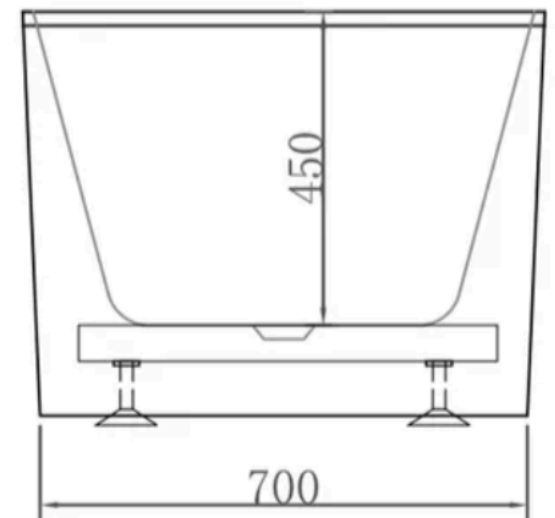

Top View

Front View

Side View

Product Desc: Freestanding bathtub

Product size: 1500*750*580mm

attica
australia