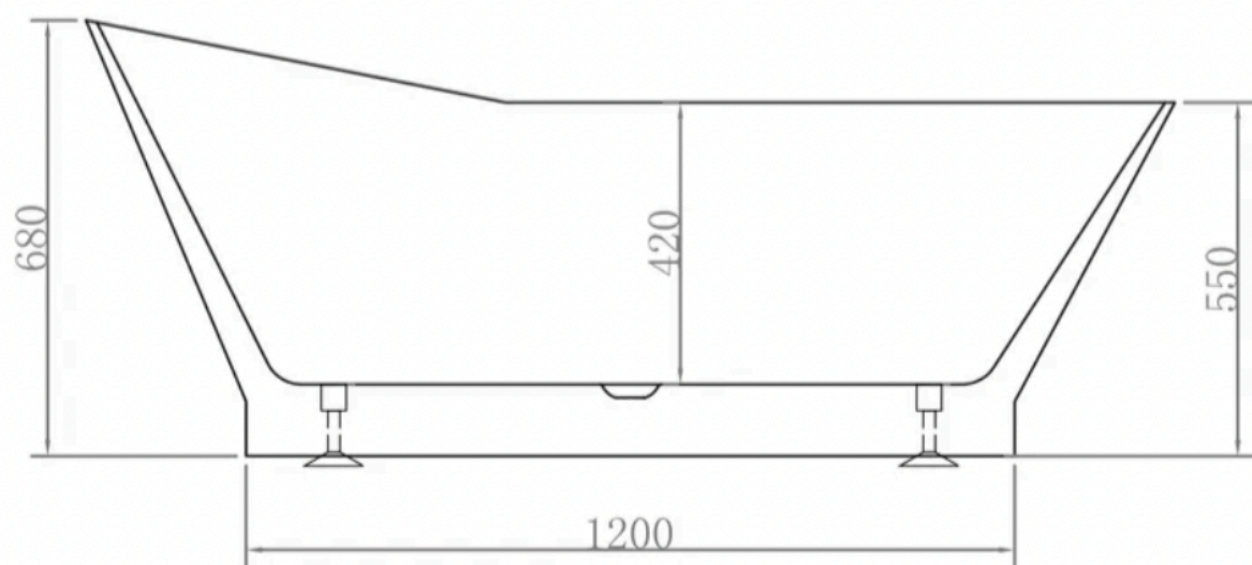

Top View

Front View

Side View

Product Desc: Freestanding bathtub

Unit: mm

Product size: 1700\*800\*680mm

**attica**  
australia