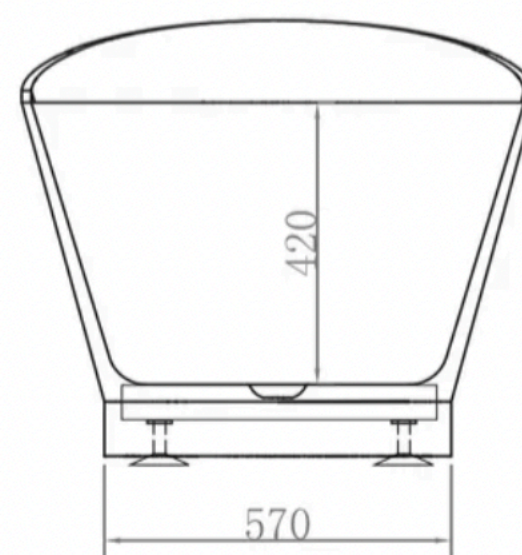

Top View

Front View

Side View

Product Desc: Freestanding bathtub

Unit: mm

Product size: 1700\*800\*680mm

**attica**  
australia