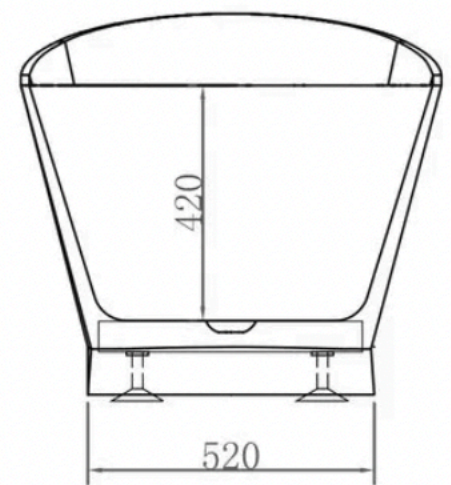

Top View

Front View

Side View

Product Desc: Freestanding bathtub

Product size: 1500*750*680mm

attica
australia