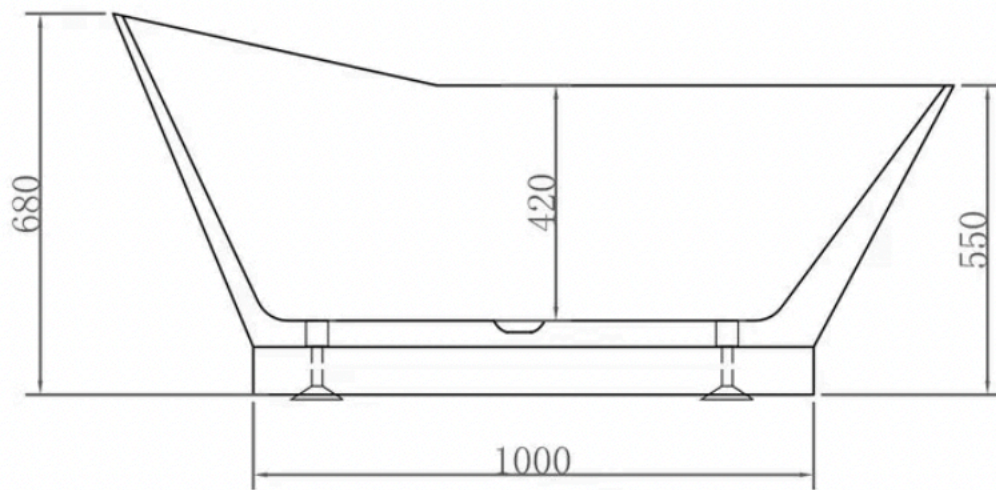

Top View

Front View

Side View

Product Desc: Freestanding bathtub

Product size: 1500*750*680mm

attica
australia