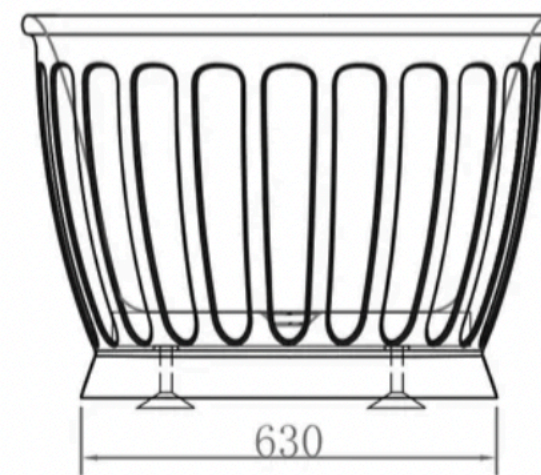

Top View

Front View

Side View

Product Desc: Freestanding bathtub

Product size: 1700\*800\*580mm

**attica**  
australia