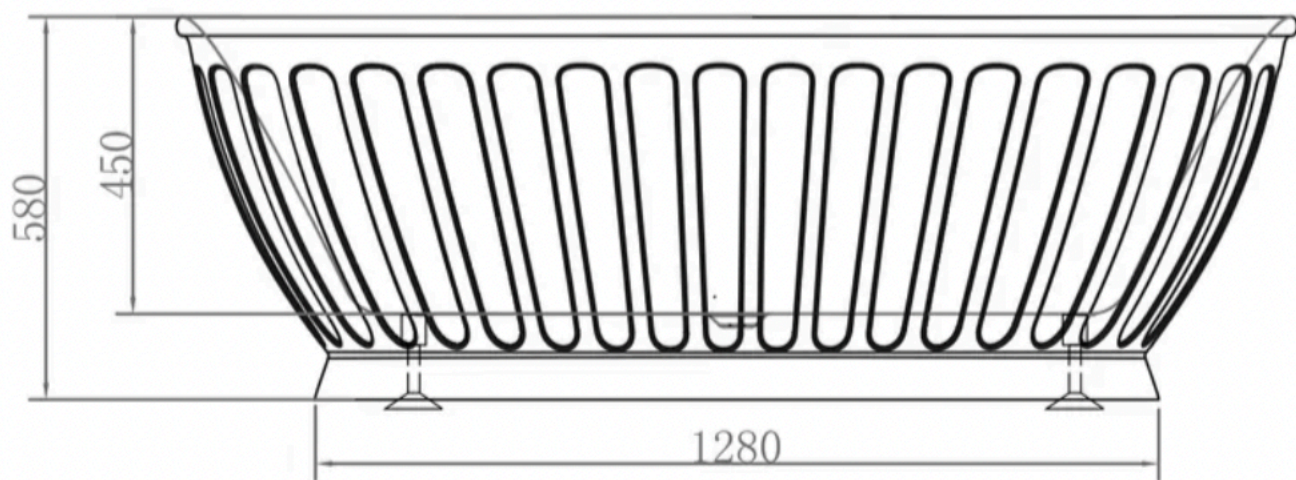

Top View

Front View

Side View

Product Desc: Freestanding bathtub

Product size: 1700\*800\*580mm

**attica**  
australia